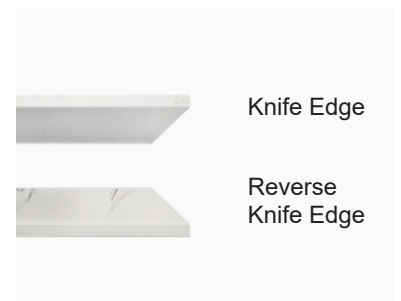

Color tiles are for reference only*
See full metal base color choices at Futrus.com

• Round Smart+ Tabletop

• Square Smart+ Tabletop

• Rectangle Smart+ Tabletop

• Corner Profiles

• Edge Profiles

• Edge Profiles