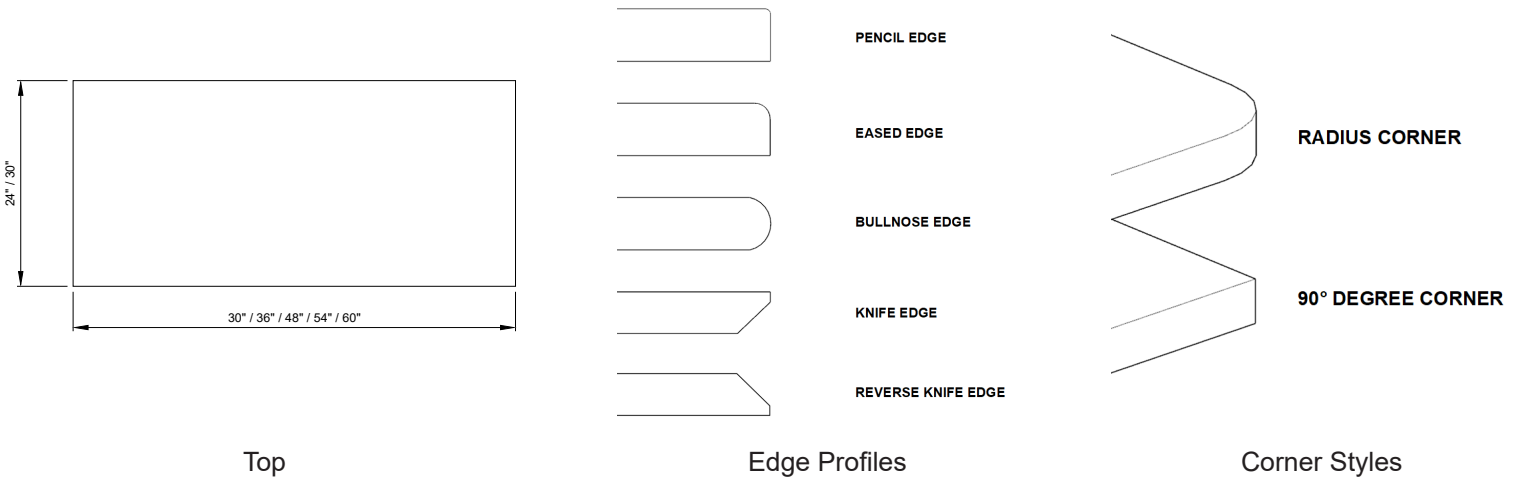

FUTRUS® SMART-STONE TABLETOPS

CAFE-STYLE TABLETOPS MADE WITH CORIAN QUARTZ

designed with

MODEL SMTQTOP_REC

Specification Sheet

Division 12 Furnishings

STANDARD SIZES

Dimensions (Inches)

Code	Width	Depth
SMTQTOP_REC_2430	30"	24"
SMTQTOP_REC_2436	36"	24"
SMTQTOP_REC_2448	48"	24"
SMTQTOP_REC_2454	54"	24"
SMTQTOP_REC_2460	60"	24"
SMTQTOP_REC_3030	30"	30"
SMTQTOP_REC_3036	36"	30"
SMTQTOP_REC_3048	48"	30"
SMTQTOP_REC_3054	54"	30"
SMTQTOP_REC_3060	60"	30"
CUSTOM		