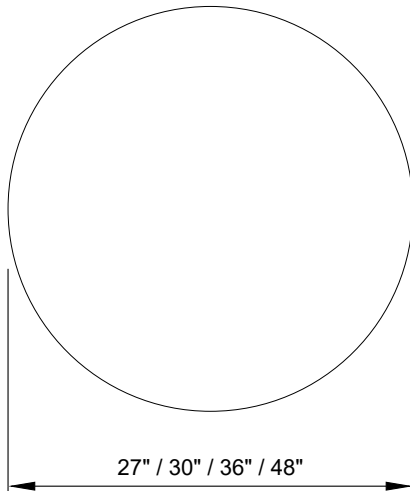

FUTRUS® SMART-STONE TABLETOPS

CAFE-STYLE TABLETOPS MADE WITH CORIAN QUARTZ

designed with

MODEL SMTQTOP_R

Specification Sheet

Division 12 Furnishings

Top