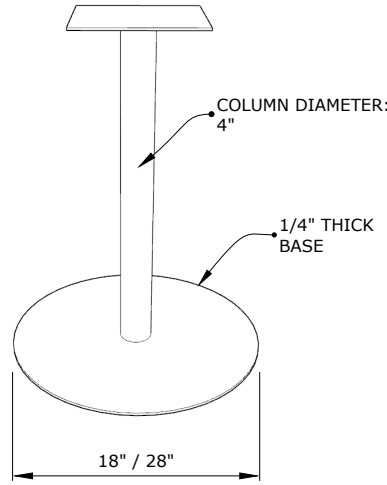

OPTIONAL UPGRADES

Code	Description
WC	Wireless charging
PG	Power grommet

FUTRUS® ROUND SMART TABLE WITH DISK BASE

ROUND CORIAN® CAFE-STYLE TABLE WITH MOISTURE RESISTANT SUBSTRATE AND LOW PROFILE DISK BASE

designed with

MODEL SMT_R Specification Sheet Division 12 Furnishings

Top

Base Size

Edge Profiles

STANDARD SIZES

Dimensions (Inches)

Code	Width	Depth	Height	Base Size	Column Diameter
SMT_R_27	27"	27"	30"	18"	4"
SMT_R_30	30"	30"	30"	18"	4"
SMT_R_36	36"	36"	30"	18"	4"
SMT_R_48	48"	48"	30"	28"	4"
CUSTOM					