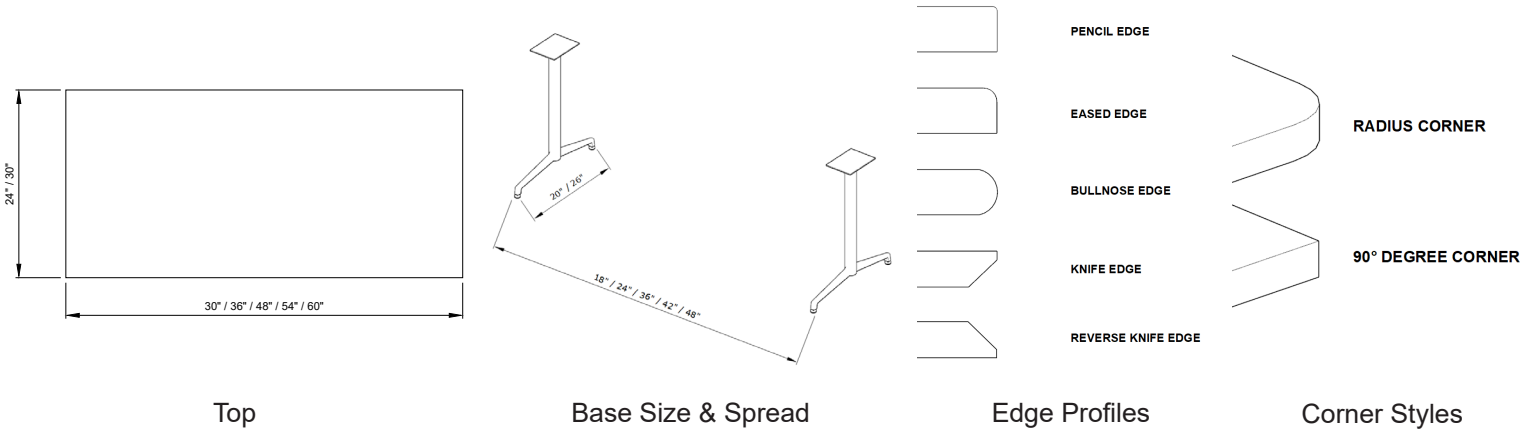

OPTIONAL UPGRADES

Code	Description
WC	Wireless charging
PG	Power grommet

FUTRUS® RECTANGLE SMART TABLE WITH T-BASE

RECTANGLE CORIAN CAFE-STYLE TABLE WITH MOISTURE RESISTANT SUBSTRATE AND RAISED T-BASE

designed with

MODEL SMT_T

Specification Sheet
Division 12 Furnishings

STANDARD SIZES

Dimensions (Inches)

Code	Width	Depth	Height	Base Size	Base Spread
SMT_T_2430	30"	24"	30"	20"	18"
SMT_T_2436	36"	24"	30"	20"	24"
SMT_T_2448	48"	24"	30"	20"	36"
SMT_T_2454	54"	24"	30"	20"	42"
SMT_T_2460	60"	24"	30"	20"	48"
SMT_T_3030	30"	30"	30"	26"	18"
SMT_T_3036	36"	30"	30"	26"	24"
SMT_T_3048	48"	30"	30"	26"	36"
SMT_T_3054	54"	30"	30"	26"	42"
SMT_T_3060	60"	30"	30"	26"	48"
CUSTOM					

EDGE PROFILE OPTIONS

PC	Square Edge
EA	Eased Edge
BN	Bullnose Edge
KF	Knife Edge
RKF	Reverse Knife Edge

EDGE PROFILE OPTIONS

90	90° Corner
RAD	Radius Corner

RECOMMENDED SPECIFICATION

To be specified in Division 12 Furnishings. The Futrus Rectangle Smart Table with T-Base, Model SMT_T. Tabletop surface to be made of 100% acrylic Corian® solid surface and no polyester blends with a cast aluminum base. Table to be NSF/ANSI Standard 51 certified; GREENGUARD certified to resist the growth of viruses, bacteria & mold; GREENGUARD Gold low VOC emissions; Contribute to LEED certification credits; Class 1 (Class A) fire rated.