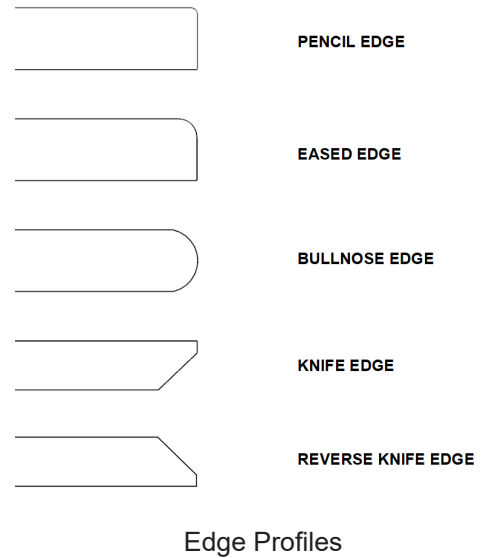

FUTRUS® SMART TABLETOPS

CAFE-STYLE TABLETOPS MADE WITH CORIAN SOLID SURFACE, WITH MOISTURE RESISTANT SUBSTRATE

MODEL SMTTOP_R

Specification Sheet
Division 12 Furnishings

STANDARD SIZES

Dimensions (Inches)

Code	Width	Depth
SMTTOP_R_27	27"	27"
SMTTOP_R_30	30"	30"
SMTTOP_R_36	36"	36"
SMTTOP_R_48	48"	48"
CUSTOM		

EDGE PROFILE OPTIONS

PC	Square Edge
EA	Eased Edge
BN	Bullnose Edge
KF	Knife Edge
RKF	Reverse Knife Edge

RECOMMENDED SPECIFICATION

To be specified in Division 12 Furnishings. The Futrus Round Smart-Stone Tabletop, Model SMTTOP_R. abletop surface to be made of 100% Corian® solid surface with moisture resistant substrate. Table to be NSF/ANSI Standard 51 certified; GREENGUARD certified to resist the growth of viruses, bacteria & mold; GREENGUARD Gold low VOC emissions; Contribute to LEED certification credits; Class 1 (Class A) fire rated.

TECHNICAL INFORMATION

- All dimensions are nominal
- Futrus® 1-year limited warranty
- Corian® 10-year material warranty

EXAMPLE MODEL SPECIFICATION

SMTTOP_R_30_KF_GLACIERWHITE_PG
(Model_Top Size_Edge Profile_Corian Color_Base Color_Optional Extra)