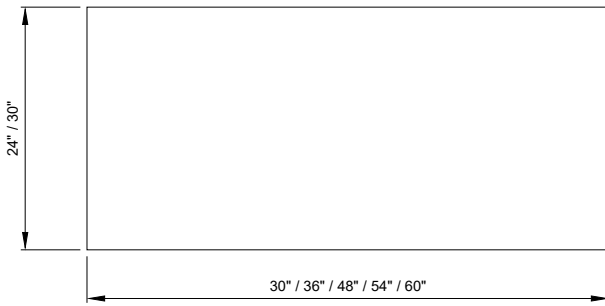

FUTRUS® SMART TABLETOPS

CAFE-STYLE TABLETOPS MADE WITH CORIAN SOLID SURFACE, WITH MOISTURE RESISTANT SUBSTRATE

designed with

MODEL SMTTOP_REC

Specification Sheet
Division 12 Furnishings

Top