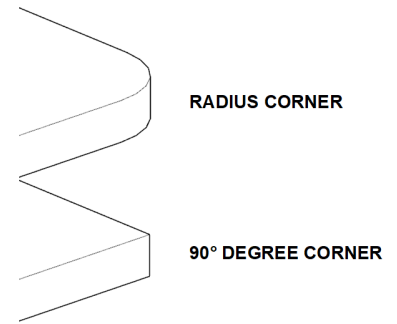

Corner Styles

STANDARD SIZES

Dimensions (Inches)

Code	Width	Depth
SMTTOP_REC_2430	30"	24"
SMTTOP_REC_2436	36"	24"
SMTTOP_REC_2448	48"	24"
SMTTOP_REC_2454	54"	24"
SMTTOP_REC_2460	60"	24"
SMTTOP_REC_3030	30"	30"
SMTTOP_REC_3036	36"	30"
SMTTOP_REC_3048	48"	30"
SMTTOP_REC_3054	54"	30"
SMTTOP_REC_3060	60"	30"
CUSTOM		

EDGE PROFILE OPTIONS

PC	Square Edge
EA	Eased Edge
BN	Bullnose Edge
KF	Knife Edge
RKF	Reverse Knife Edge

EDGE PROFILE OPTIONS

90	90° Corner
RAD	Radius Corner

RECOMMENDED SPECIFICATION

To be specified in Division 12 Furnishings. The Futrus Rectangle Smaart Tabletop, Model SMTTOP_REC. Tabletop surface to be made of 100% Corian® solid surface with moisture resistant substrate. Table to be NSF/ANSI Standard 51 certified; GREENGUARD certified to resist the growth of viruses, bacteria & mold; GREENGUARD Gold low VOC emissions; Contribute to LEED certification credits; Class 1 (Class A) fire rated.

TECHNICAL INFORMATION

- All dimensions are nominal
- Futrus® 1-year limited warranty
- Corian® 10-year material warranty

EXAMPLE MODEL SPECIFICATION

SMTTOP_REC_2430_KF_90_GLACIERWHITE_PG
(Model_Top Size_Edge Profile_Corner Style_Corian Color_Base Color_ Optional Extra)