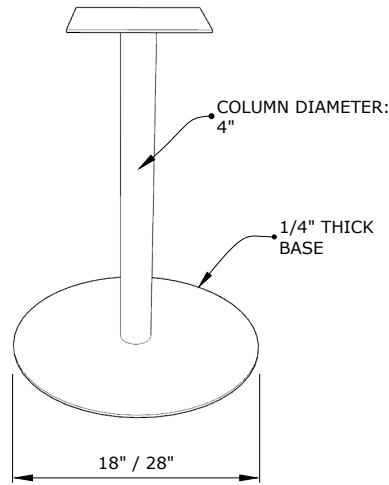

OPTIONAL UPGRADES

Code	Description
WC	Wireless charging
PG	Power grommet

FUTRUS® ROUND SMART+ TABLE WITH DISK BASE

ROUND CORIAN® CAFE-STYLE TABLE WITH NO SUBSTRATE AND LOW PROFILE DISK BASE

designed with

MODEL SMT+_R Specification Sheet Division 12 Furnishings

Top

Base Size

Edge Profiles

STANDARD SIZES

Dimensions (Inches)

Code	Width	Depth	Height	Base Size	Column Diameter
SMT+_R_27	27"	27"	30"	18"	4"
SMT+_R_30	30"	30"	30"	18"	4"
SMT+_R_36	36"	36"	30"	18"	4"
SMT+_R_48	48"	48"	30"	28"	4"
CUSTOM					