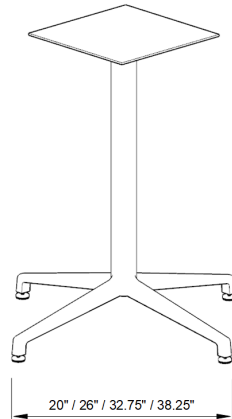

Edge Profiles

STANDARD SIZES

Dimensions (Inches)

Code	Width	Depth	Height	Base Size
SMT+_X_R_27	27"	27"	30"	26"
SMT+_X_R_30	30"	30"	30"	26"
SMT+_X_R_36	36"	36"	30"	26"
SMT+_X_R_48	48"	48"	30"	38.25"
CUSTOM				

FUTRUS® SMART+ TABLE WITH X-BASE

A RANGE OF CORIAN CAFE-STYLE TABLES WITH NO SUBSTRATE AND RAISED X-BASE

designed with

MODEL SMT+_X_SQ

Specification Sheet

Division 12 Furnishings

Square Top

Base Size

Edge Profiles

Corner Styles

STANDARD SIZES

Dimensions (Inches)

Code	Width	Depth	Height	Base Size
SMT+_X_SQ_24	24"	24"	30"	20"
SMT+_X_SQ_27	27"	27"	30"	26"
SMT+_X_SQ_30	30"	30"	30"	26"
SMT+_X_SQ_36	36"	36"	30"	26"
SMT+_X_SQ_48	48"	48"	30"	38.25"
CUSTOM				