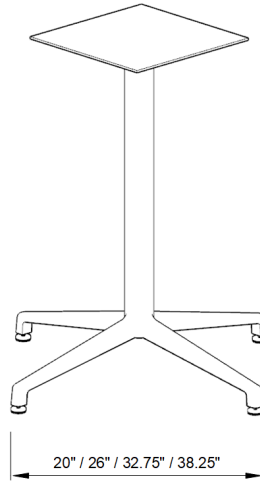

FUTRUS® SMART+ TABLE WITH X-BASE

A RANGE OF CORIAN CAFE-STYLE TABLES WITH NO SUBSTRATE AND RAISED X-BASE

designed with

MODEL SMT+_X_R

Specification Sheet

Division 12 Furnishings

Round Top

Base Size

Edge Profiles

STANDARD SIZES

Dimensions (Inches)

Code	Width	Depth	Height	Base Size
SMT+_X_R_27	27"	27"	30"	26"
SMT+_X_R_30	30"	30"	30"	26"
SMT+_X_R_36	36"	36"	30"	26"
SMT+_X_R_48	48"	48"	30"	38.25"
CUSTOM				

Edge Profiles

Corner Styles

STANDARD SIZES

Dimensions (Inches)

Code	Width	Depth	Height	Base Size
SMT+_X_SQ_24	24"	24"	30"	20"
SMT+_X_SQ_27	27"	27"	30"	26"
SMT+_X_SQ_30	30"	30"	30"	26"
SMT+_X_SQ_36	36"	36"	30"	26"
SMT+_X_SQ_48	48"	48"	30"	38.25"
CUSTOM				