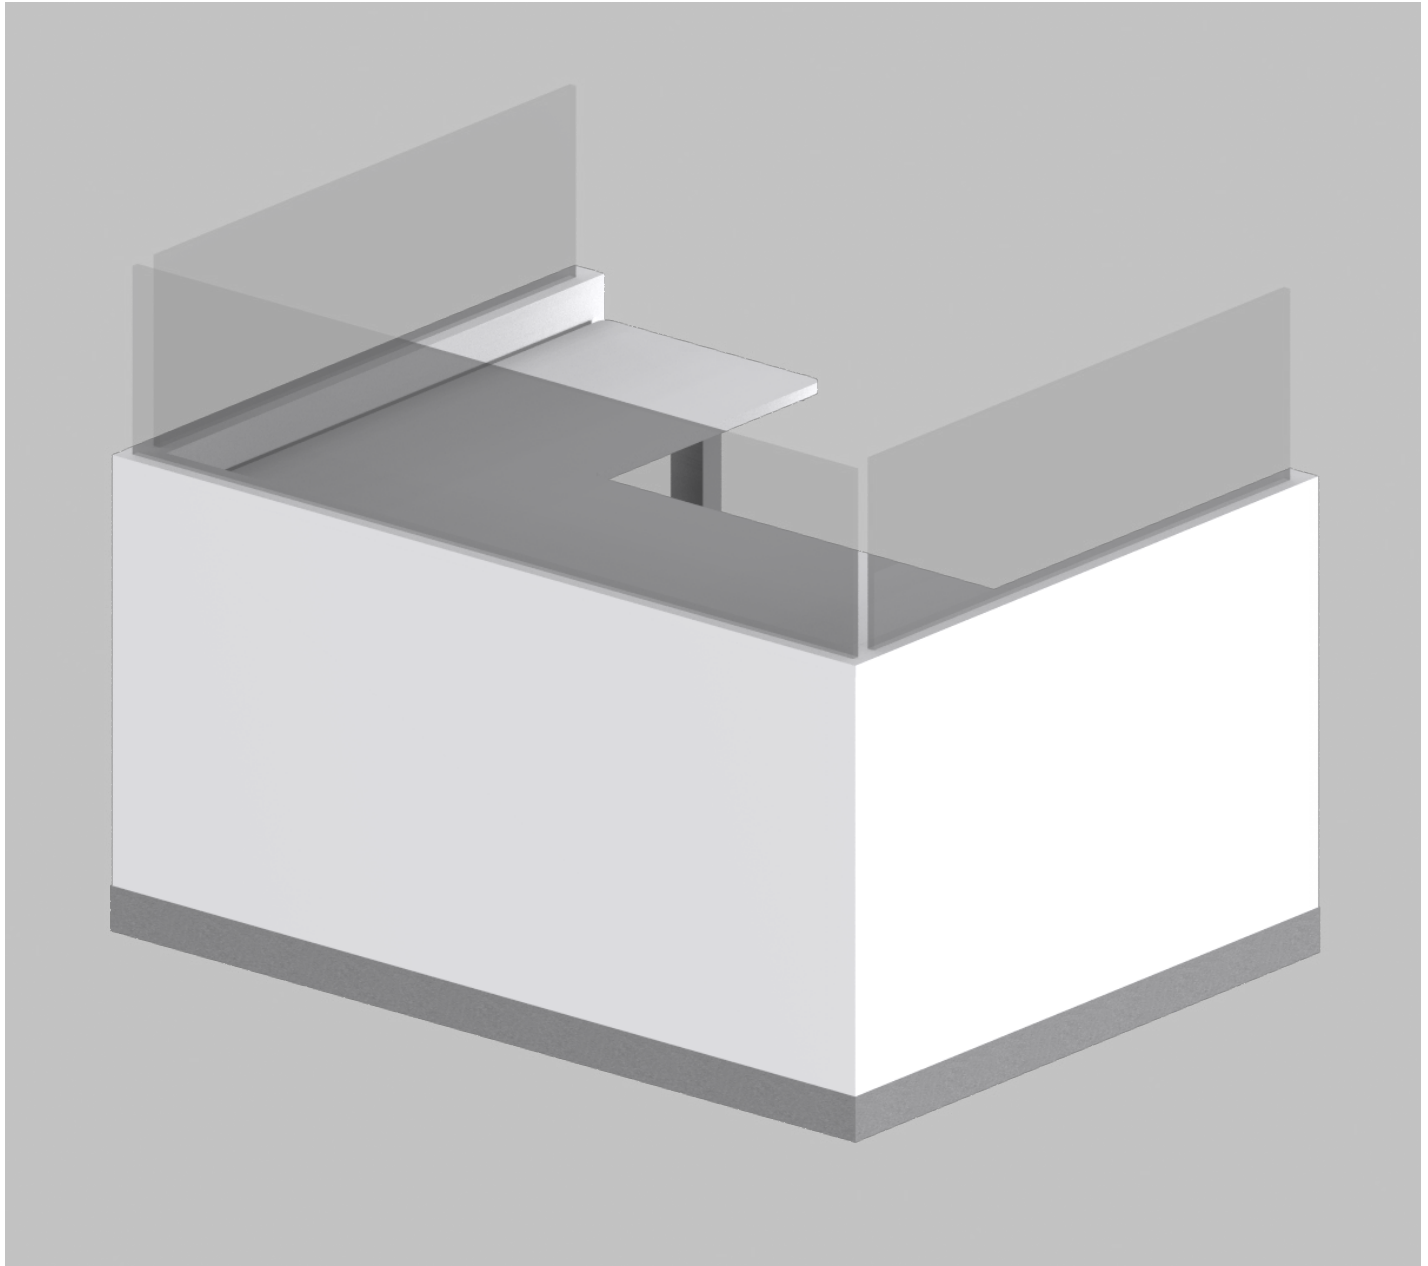

FUTRUS® ASCEND NURSE STATION

MODULAR NURSE STATION DESIGNED FOR MAXIMUM HYGIENE,
ADAPTABILITY AND DURABILITY

FUTRUS[®]
SOLUTIONS WITH CORIAN® DESIGN

FUTRUS ASCEND NURSE STATION

designed with

futrus.com
info@futrus.com
1.877.388.FUTRUS1 [388.7871]

FUTRUS® ASCEND NURSE STATION

MODULAR NURSE STATION DESIGNED FOR MAXIMUM HYGIENE, ADAPTABILITY AND DURABILITY

The Ascend Nurse Station creates a truly hygienic, adaptable and durable space to support caregiver needs. Featuring seamless, bleach cleanable Corian® solid surface for superior infection prevention and control. The unique, modular design offers a range of functional options, including sit to stand desking, technology integration and storage. Available with all Corian® solid surfaces for high-risk patient areas or combine with wood look thermofoil or laminate to help create a calming environment. Ideal for healthcare, behavioural health and long-term care.