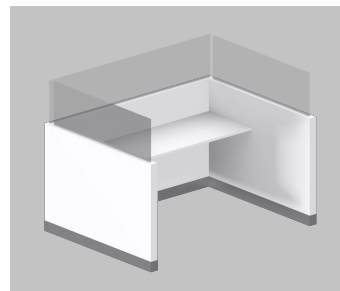

- Ascend Nurse Station with Fixed Desk