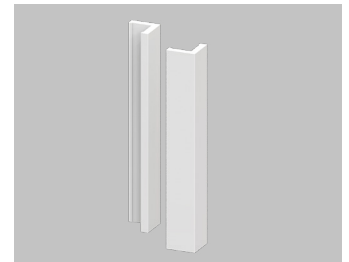

Color tiles are for reference only* See all color options on futrus.com

For complete product specifications visit futrus.com

FUTRUS WALL ACCESSORIES

Combine the Futrus® Halo System with Futrus® Wall Accessories to create added protection, functionality and an attractive, cohesive look.

• Halo Wall Bumpers

• Halo Corner Guards

• Halo Cove Floor Trim

• Halo End Guards

• Halo Bed Bumper