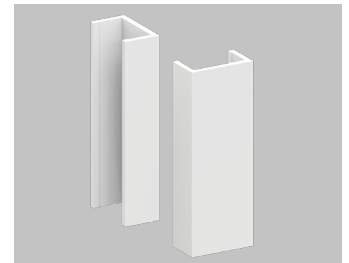

Color tiles are for reference only* See all color options on futrus.com

For complete product specifications visit futrus.com

FUTRUS WALL ACCESSORIES

Combine the Futrus® Halo System with Futrus® Wall Accessories to create added protection, functionality and an attractive, cohesive look.

• Halo Wall Bumpers

• Halo Corner Guards

• Halo Cove Floor Trim

• Halo End Guards

• Halo Bed Bumper