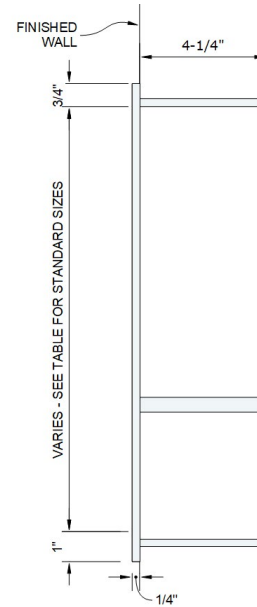

FUTRUS® INFINITI SHOWER NICHE CORIAN® SHOWER NICHE WITH SEAMLESSLY INTEGRATED SHELF

designed with

MODEL FSNICHE

Specification Sheet

Division 22 Plumbing Manufacturers

Front Elevation - Drop-In

Side Section

STANDARD SIZES

Dimensions (Inches)

Code	Length	Width	Depth
FSNICHE_30	30"	9"	4-1/4"
FSNICHE_32	32"	9"	4-1/4"
FSNICHE_34	34"	9"	4-1/4"
FSNICHE_36	36"	9"	4-1/4"
FSNICHE_38	38"	9"	4-1/4"
FSNICHE_40	40"	9"	
CUSTOM			

RECOMMENDED SPECIFICATION