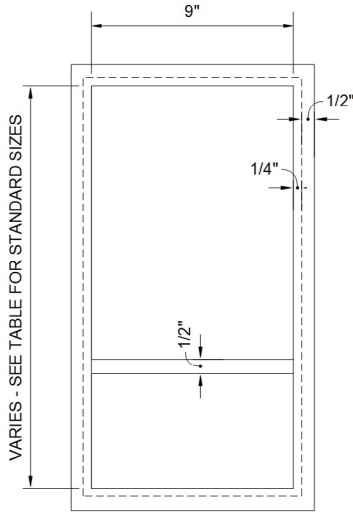

FUTRUS® INFINITI SHOWER NICHE CORIAN® SHOWER NICHE WITH SEAMLESSLY INTEGRATED SHELF

designed with

MODEL FSNICHE

Specification Sheet

Division 22 Plumbing Manufacturers

Front Elevation - Drop-In

Side Section

STANDARD SIZES

Dimensions (Inches)

Code	Length	Width	Depth
FSNICHE_30	30"	9"	4-1/4"
FSNICHE_32	32"	9"	4-1/4"
FSNICHE_34	34"	9"	4-1/4"
FSNICHE_36	36"	9"	4-1/4"
FSNICHE_38	38"	9"	4-1/4"
FSNICHE_40	40"	9"	
CUSTOM			

RECOMMENDED SPECIFICATION