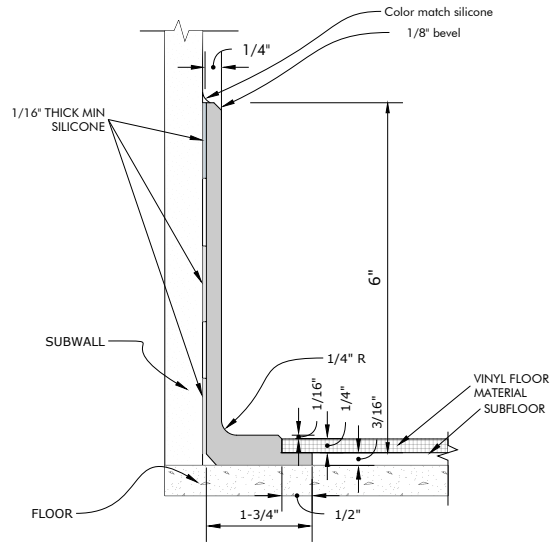

FUTRUS® COVE FLOOR TRIM

FORMED CORIAN® COVE BASE FOR SUPERIOR CLEANABILITY & INFECTION CONTROL

FUTRUS
SOLUTIONS WITH CORIAN® DESIGN

designed with

CORIAN®
SOLID SURFACE

MODEL FHCOVE

Specification Sheet

ISO

Section

STANDARD SIZES

Dimensions (Inches)

Code	Width (X)	Depth	Height
FHCOVE_X	1" - 144"	1-3/4"	6"
CUSTOM			

RECOMMENDED SPECIFICATION

The Futrus Cove Floor Trim, Model FHCOVE. Floor trim to be made of 100% acrylic Corian® solid surface with no polyester blends. Floor trim to be NSF/ANSI Standard 51 certified; GREENGUARD certified to resist the growth of viruses, bacteria & mold; GREENGUARD Gold low VOC emissions; Contribute to LEED certification credits; Class 1 (Class A) fire rated.