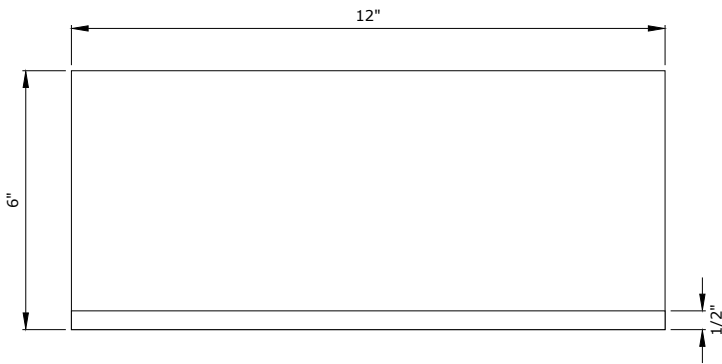

FUTRUS® COVE FLOOR TRIM

FORMED CORIAN® COVE BASE FOR SUPERIOR CLEANABILITY & INFECTION CONTROL

FUTRUS
SOLUTIONS WITH CORIAN® DESIGN

designed with

CORIAN®
SOLID SURFACE

MODEL FHCOVE

Specification Sheet

ISO