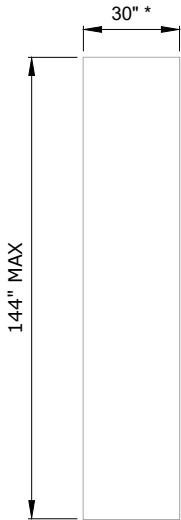

FUTRUS® HALO WALL PANELS

MODULAR CORIAN® PANELS DESIGNED TO PROTECT LARGE WALL AREAS

FUTRUS®
SOLUTIONS WITH CORIAN® DESIGN

designed with

MODEL FHWALL

Specification Sheet

* SELECT COLORS AVAILABLE IN 36", 48", 54" & 60" WIDTHS *

Elevation

STANDARD SIZES

Dimensions (Inches)

Code	Width	Depth	Height (X)
FHWALL_30_X	30"	1/2"	1" - 144"
FHWALL_36_X	36" *	1/2"	1" - 144"
FHWALLS_48_X	48" *	1/2"	1" - 144"
FHWALLS_54_X	54" *	1/2"	1" - 144"
FHWALLS_60_X	60" *	1/2"	1" - 144"
CUSTOM			