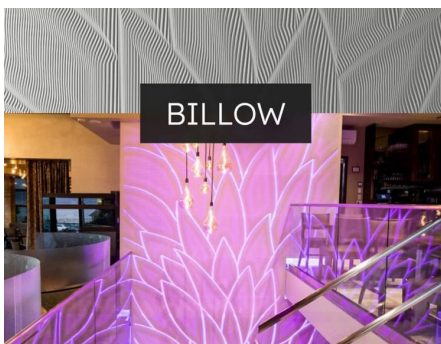

Custom Design Options