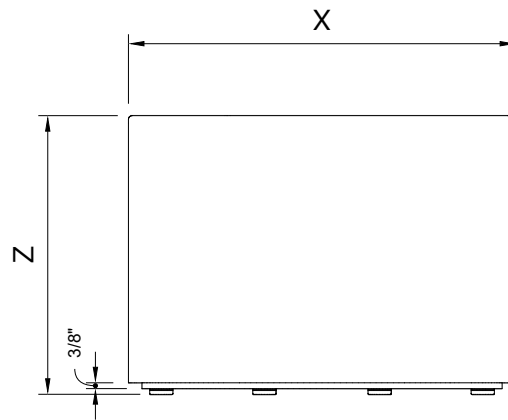

FUTRUS® X MARIO ROMANO WALLS ELIPZ TABLE

ELIPZ TABLE WITH CUSTOMIZABLE 3-DIMENSIONAL
TEXTURED SIDES OR TOP BY MARIO ROMANO WALLS

FUTRUS®
SOLUTIONS WITH CORIAN® DESIGN

designed with

CORIAN®
SOLID SURFACE

MODEL FMR_ELIP Specification Sheet

Plan View

Front Elevation

Bottom View

STANDARD SIZES

Dimensions (Inches)

Code	Length (X)	Width (Y)	Height (Z)
FMR_ELIP_302218	30"	22"	18"
FMR_ELIP_361818	36"	18"	18"
FMR_ELIP_402418	40"	24"	18"
FMR_ELIP_482418	48"	24"	18"
FMR_ELIP_602418	60"	24"	18"
CUSTOM			