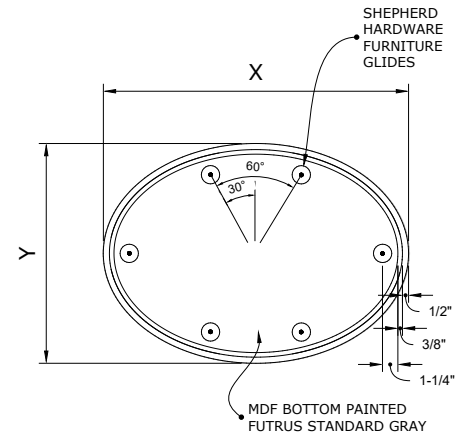

FUTRUS® X MARIO ROMANO WALLS ELIPZ TABLE

ELIPZ TABLE WITH CUSTOMIZABLE 3-DIMENSIONAL
TEXTURED SIDES OR TOP BY MARIO ROMANO WALLS

FUTRUS®
SOLUTIONS WITH CORIAN® DESIGN

designed with

CORIAN®
SOLID SURFACE

MODEL FMR_ELIP Specification Sheet

Plan View

Front Elevation

Bottom View

STANDARD SIZES

Dimensions (Inches)

Code	Length (X)	Width (Y)	Height (Z)
FMR_ELIP_302218	30"	22"	18"
FMR_ELIP_361818	36"	18"	18"
FMR_ELIP_402418	40"	24"	18"
FMR_ELIP_482418	48"	24"	18"
FMR_ELIP_602418	60"	24"	18"
CUSTOM			