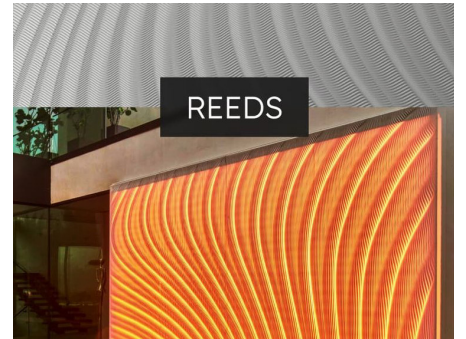

Custom Design Options