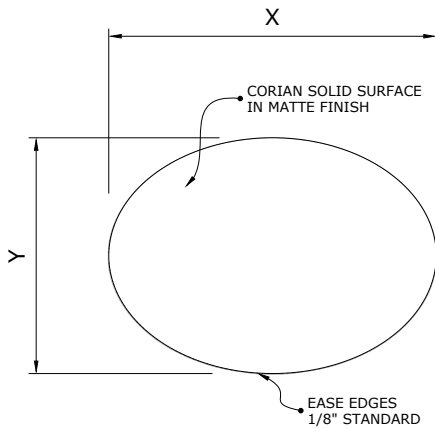

FUTRUS® X MARIO ROMANO WALLS ELIPZ TABLE

ELIPZ TABLE WITH CUSTOMIZABLE 3-DIMENSIONAL
TEXTURED SIDES OR TOP BY MARIO ROMANO WALLS

FUTRUS®
SOLUTIONS WITH CORIAN® DESIGN

designed with

CORIAN®
SOLID SURFACE

MODEL FMR_ELIP Specification Sheet

Plan View

Front Elevation

Bottom View

STANDARD SIZES

Dimensions (Inches)

Code	Length (X)	Width (Y)	Height (Z)
FMR_ELIP_302218	30"	22"	18"
FMR_ELIP_361818	36"	18"	18"
FMR_ELIP_402418	40"	24"	18"
FMR_ELIP_482418	48"	24"	18"
FMR_ELIP_602418	60"	24"	18"
CUSTOM			