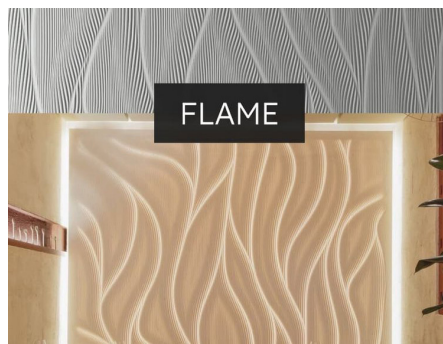

Custom Design Options