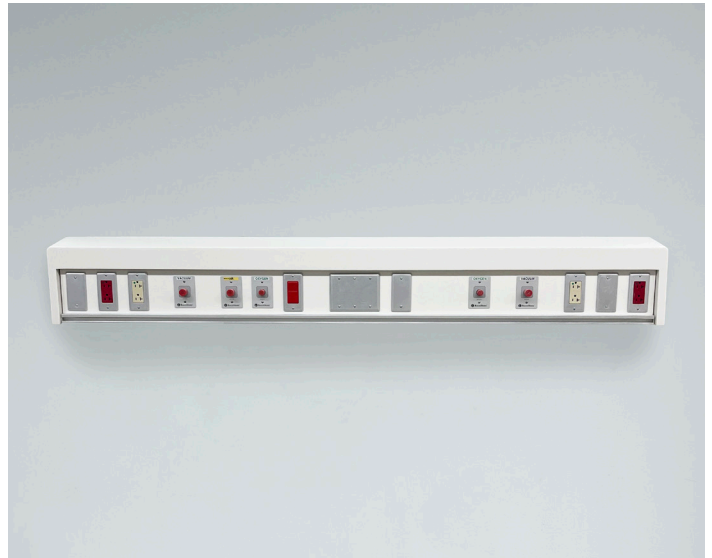

futrus.com
info@futrus.com