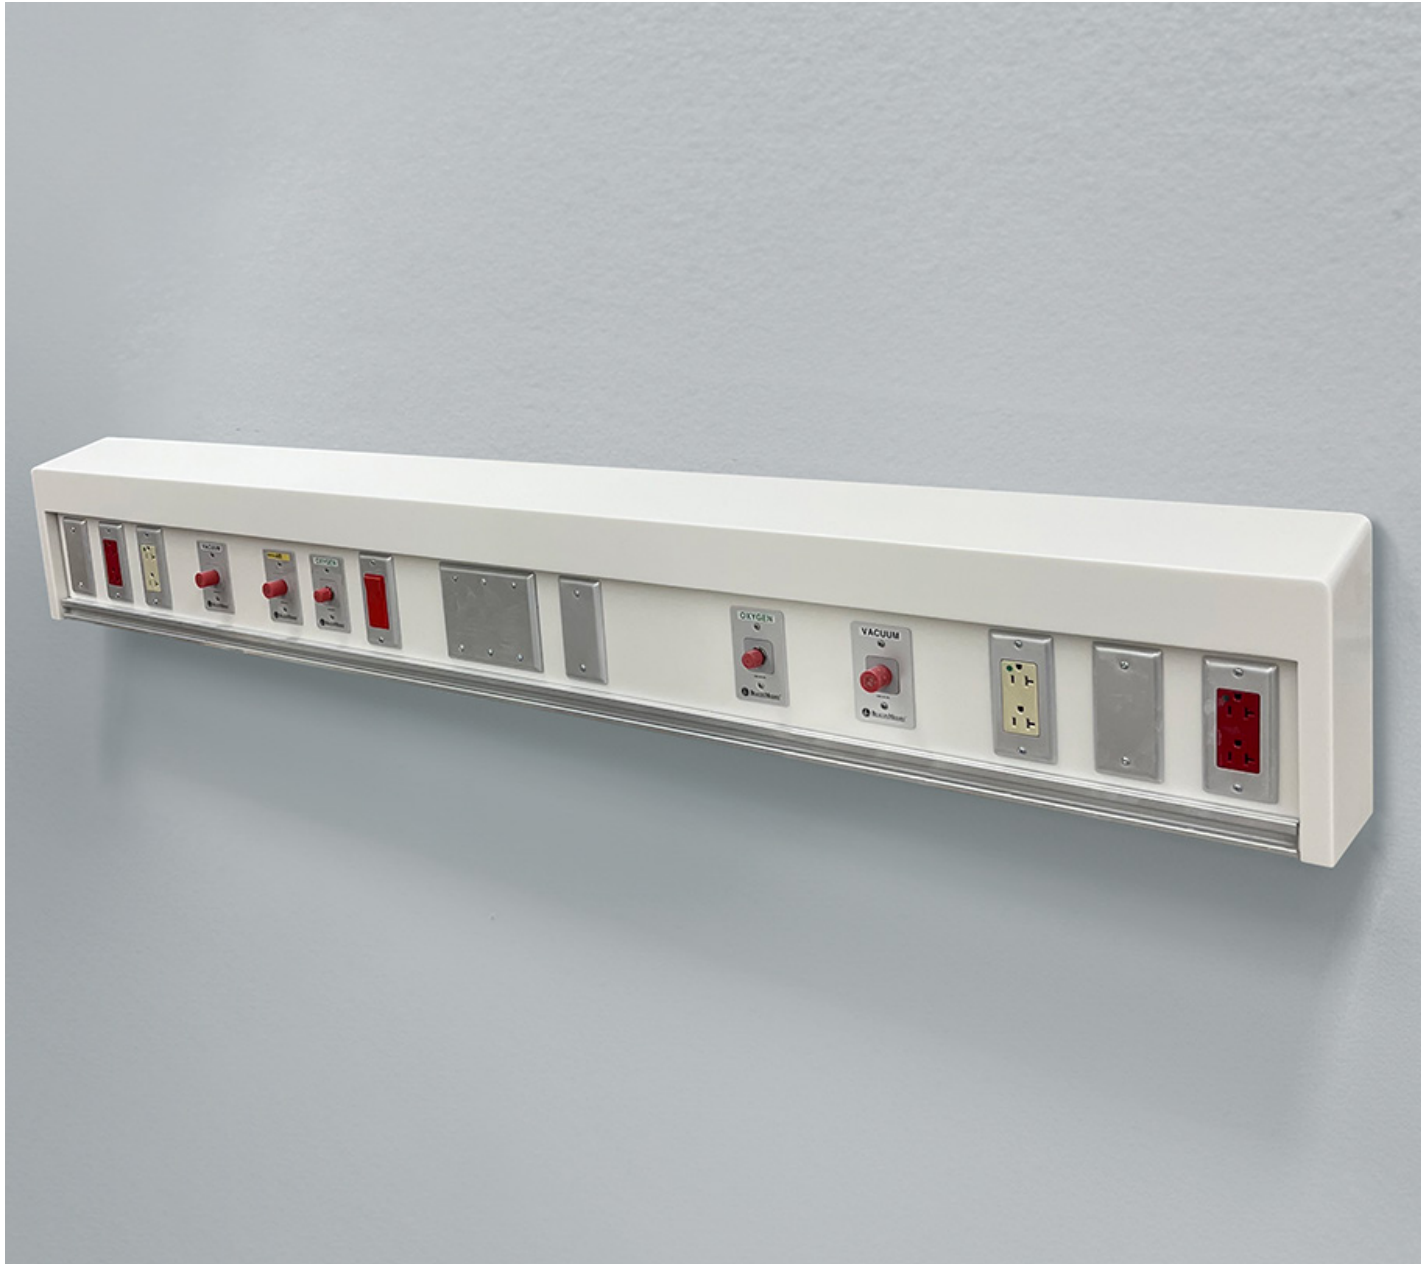

FUTRUS® LINIA HEALTHWALL™
HORIZONTAL STYLE HEALTHWALL™ THAT ACCOMMODATES ALL
SERVICES WITHIN A COMPACT DESIGN

FUTRUS®
SOLUTIONS WITH CORIAN® DESIGN

FUTRUS LINIA HEALTHWALL™

designed with

futrus.com
info@futrus.com
1.877.388.FUTRUS1 [388.7871]