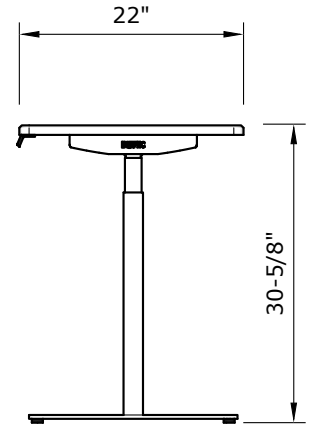

## MODEL HYRIZE

Specification Sheet

Division 12 Furniture

Plan View

Front Elevation

Side View

### STANDARD SIZES

#### Dimensions (Inches)

Code	Width	Depth	Height
HYRYZE	48"	22"	30.625" - 40.625"
CUSTOM			