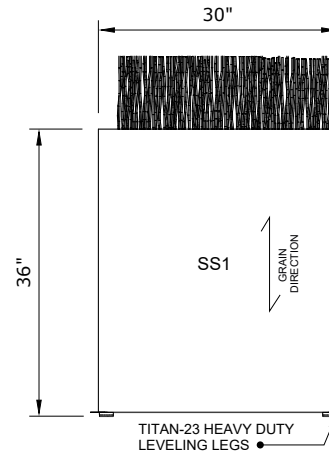

## MODEL WELWAL

Specification Sheet

Division 12 Furniture

Plan View

Front Elevation

### STANDARD SIZES

#### Dimensions (Inches)

Code	WIDTH	DEPTH	Height
WELWAL	30"	10"	36"
CUSTOM			