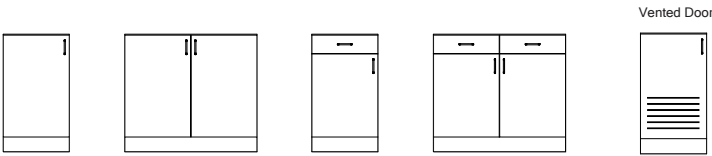

MODEL: C-WALL
 (Any width over 24" will require 2 doors | Includes 2 adjustable shelves)

STANDARD SIZES

WIDTH: 18", 24", 32", 36", 42", 48"
 DEPTH: 11", 14", 18"
 HEIGHT: 18", 24", 32", 36", 42", 48"

BASE CABINET

STANDARD SIZES

WIDTH: 18", 24", 36", 48"
 DEPTH: 21 / 22", 24 / 25"
 HEIGHT: 60", 72", 84", 96"