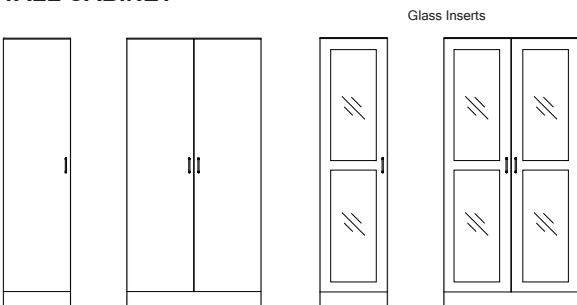

MODEL: C-WALL
 (Any width over 24" will require 2 doors | Includes 2 adjustable shelves)

STANDARD SIZES

WIDTH: 18", 24", 32", 36", 42", 48"
 DEPTH: 11", 14", 18"
 HEIGHT: 18", 24", 32", 36", 42", 48"

BASE CABINET

MODEL: C-BASE
 (Any width over 24" will require 2 doors | Includes 1 adjustable shelf)

STANDARD SIZES

WIDTH: 18", 24", 32", 36", 42", 48"
 DEPTH: 21", 24"
 HEIGHT: 28", 32", 36"

MODEL: C-DRAWER BASE
 MODEL: C-BIN
 (Pull out drawer for standard 13 gallon trash bin)

MODEL: C-SINK BASE
 (Any width over 24" will require 2 doors | Includes 1 adjustable shelf)

TALL CABINET

MODEL: C-TALL
 (Any width over 24" will require 2 doors | Includes 4 adjustable shelves & 1 center fixed shelf)

STANDARD SIZES

WIDTH: 18", 24", 36", 48"
 DEPTH: 21 / 22", 24 / 25"
 HEIGHT: 60", 72", 84", 96"