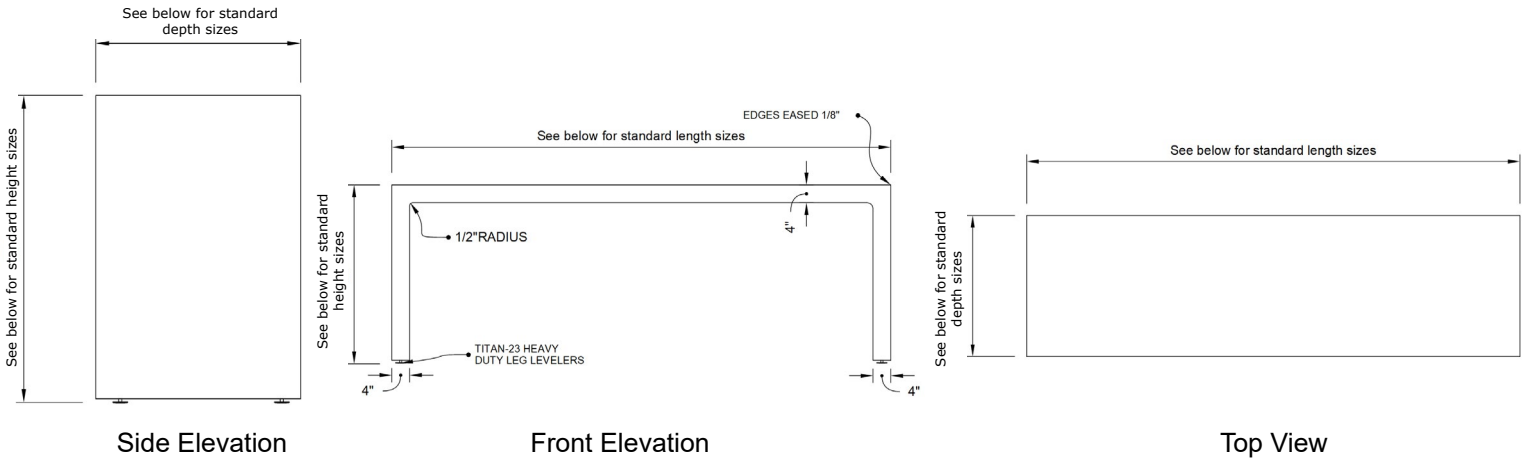

FUTRUS® ADAPTZ TABLES

DESIGNED TO BE THE MOST ADAPTABLE PARSONS-STYLE FURNITURE ON THE MARKET

FUTRUS
SOLUTIONS WITH CORIAN® DESIGN

designed with

MODEL FPT

Specification Sheet

Division 12 Furnishings

STANDARD TABLE SIZES

Adaptz Table Dimensions (Inches)

Lengths	Depths	Heights
72"	24"	30"
84"	30"	36"
96"	36"	42"
108"	42"	
120"		

Custom lengths & configurations available*

RECOMMENDED SPECIFICATION

The Futrus Adaptz Table, Model FPT. Adaptz table to be made of 100% acrylic Corian® solid surface with no polyester blends. Table to be NSF/ANSI Standard 51 certified; GREENGUARD certified to resist the growth of viruses, bacteria & mold; GREENGUARD Gold low VOC emissions; Contribute to LEED certification credits; Class 1 (Class A) fire rated.