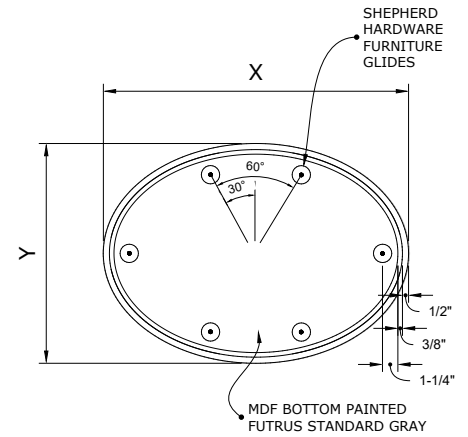

## MODEL FELIP

Specification Sheet  
Division 12 Furnishings

Plan View

Front Elevation

Bottom View

### STANDARD SIZES

#### Dimensions (Inches)

Code	Length (X)	Width (Y)	Height (Z)
FELIP_302218	30"	22"	18"
FELIP_361818	36"	18"	18"
FELIP_402418	40"	24"	18"
FELIP_482418	48"	24"	18"
FELIP_602418	60"	24"	18"
CUSTOM			