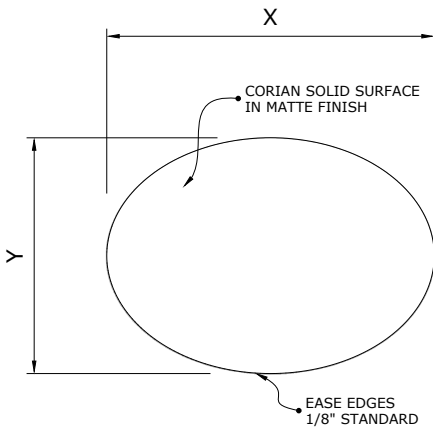

# FUTRUS® ELIPZ TABLE

ELONGATED OVAL SHAPED OCCASIONAL TABLE MADE WITH 100% CORIAN®

designed with

## MODEL FELIP

Specification Sheet  
Division 12 Furnishings

Plan View

Front Elevation

Bottom View

#### Dimensions (Inches)

Code	Length (X)	Width (Y)	Height (Z)
FELIP_302218	30"	22"	18"
FELIP_361818	36"	18"	18"
FELIP_402418	40"	24"	18"
FELIP_482418	48"	24"	18"
FELIP_602418	60"	24"	18"
CUSTOM			