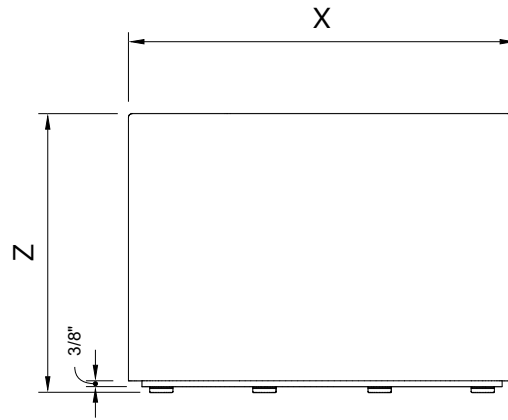

## MODEL FELIP

Specification Sheet  
Division 12 Furnishings

Plan View

Front Elevation

Bottom View

#### Dimensions (Inches)

Code	Length (X)	Width (Y)	Height (Z)
FELIP_302218	30"	22"	18"
FELIP_361818	36"	18"	18"
FELIP_402418	40"	24"	18"
FELIP_482418	48"	24"	18"
FELIP_602418	60"	24"	18"
CUSTOM			