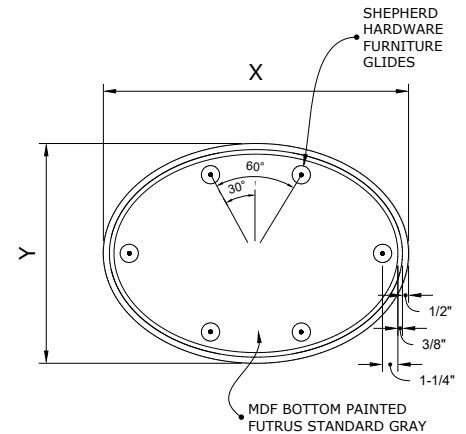

Front Elevation

Bottom View

STANDARD SIZES

Dimensions (Inches)

Code	Length (X)	Width (Y)	Height (Z)
FOVEE_1813.518	18"	13.5"	18"
FOVEE_241818	24"	18"	18"
CUSTOM			

RECOMMENDED SPECIFICATION

The Futrus Ovee Table, Model FOVEE. Ovee table to be made of 100% acrylic Corian® solid surface with no polyester blends. Table to be NSF/ANSI Standard 51 certified; GREENGUARD certified to resist the growth of viruses, bacteria & mold; GREENGUARD Gold low VOC emissions; Contribute to LEED certification credits; Class 1 (Class A) fire rated.