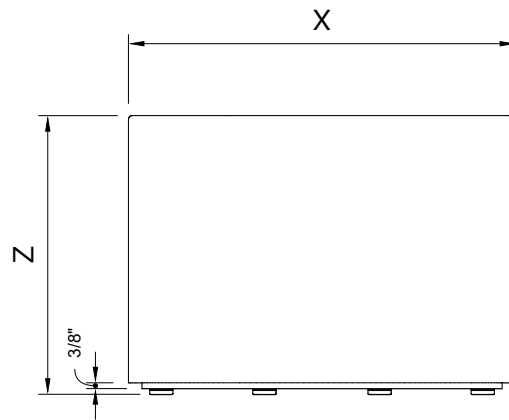

Front Elevation

Bottom View

STANDARD SIZES

Dimensions (Inches)

Code	Length (X)	Width (Y)	Height (Z)
FOVEE_1813.518	18"	13.5"	18"
FOVEE_241818	24"	18"	18"
CUSTOM			

RECOMMENDED SPECIFICATION

The Futrus Ovee Table, Model FOVEE. Ovee table to be made of 100% acrylic Corian® solid surface with no polyester blends. Table to be NSF/ANSI Standard 51 certified; GREENGUARD certified to resist the growth of viruses, bacteria & mold; GREENGUARD Gold low VOC emissions; Contribute to LEED certification credits; Class 1 (Class A) fire rated.