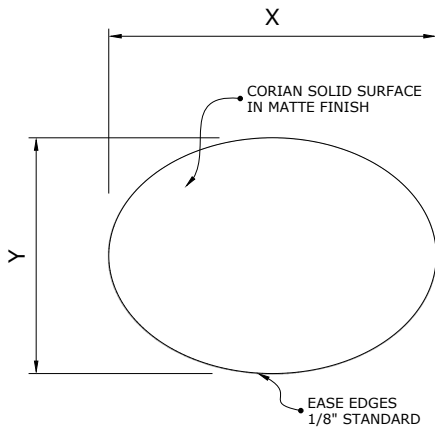

FUTRUS® OVEE TABLE

OVAL SHAPED OCCASIONAL TABLE MADE WITH 100% CORIAN®

FUTRUS®
SOLUTIONS WITH CORIAN® DESIGN

designed with

CORIAN®
SOLID SURFACE

MODEL OVEE

Specification Sheet

Division 12 Furnishings

Plan View