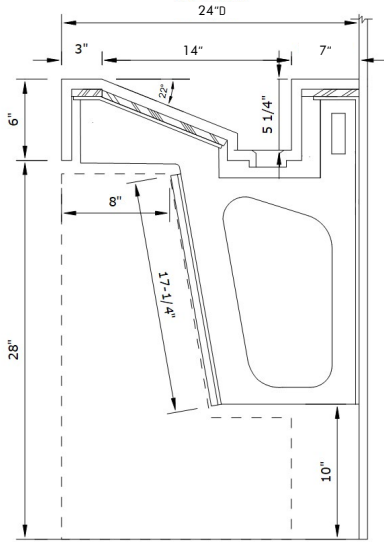

#### OPTIONAL UPGRADES

Code	Description
QWW	Wall-to-Wall*
QFE	Finished ends
QTCR	Trash cutout round
QTCS	Trash cutout square
QBB	Baby bowl

\*Standard is wall-to-wall

Side Cross Section

Top View

STANDARD SIZES

**Trough Sink Dimensions (Inches)**

Code	Length	Depth	Apron	Station Qty
FNSM_24_24_5	24"	24"	5"	1
FNSM_36_24_5	36"	24"	5"	1
FNSM_48_24_5	48"	24"	5"	1
FNSM_60_24_5	60"	24"	5"	1
FNSM_72_24_5	72"	24"	5"	2
FNSM_84_24_5	84"	24"	5"	2
FNSM_96_24_5	96"	24"	5"	3
FNSM_108_24_5	108"	24"	5"	3
FNSM_120_24_5	120"	24"	5"	3
CUSTOM SIZE				