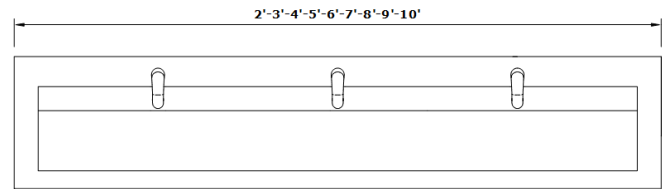

**FUTRUS® NATROSTREME TROUGH SINK MODULE**  
**ANTI-SPLASHBACK OPEN DRAIN STYLE CORIAN® QUARTZ**  
**TROUGH SINK WITH PLUMBING ENCLOSURE**

**MODEL FNSM**

Specification Sheet

Division 22 Plumbing Manufacturers

Side Cross Section

Top View

STANDARD SIZES

**Trough Sink Dimensions (Inches)**

Code	Length	Depth	Apron	Station Qty
FNSM_24_24_5	24"	24"	5"	1
FNSM_36_24_5	36"	24"	5"	1
FNSM_48_24_5	48"	24"	5"	1
FNSM_60_24_5	60"	24"	5"	1
FNSM_72_24_5	72"	24"	5"	2
FNSM_84_24_5	84"	24"	5"	2
FNSM_96_24_5	96"	24"	5"	3
FNSM_108_24_5	108"	24"	5"	3
FNSM_120_24_5	120"	24"	5"	3
CUSTOM SIZE				