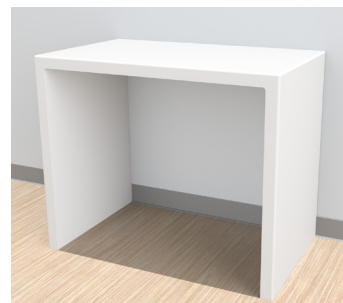

FUTRUS SERENITI DESK

FUTRUS® SERENITI DESK

ANTI-LIGATURE DESK MADE FROM CORIAN® SOLID SURFACE

Futrus Sereniti Desk w/ Sereniti Shelving (Not Included)

STANDARD FEATURES

- Patented structural construction
- Built with Corian® solid surface
- Matte finish
- Fixed leg(s)
- 3/8" radius outside corners and edges
- Floor & wall mounted for anti-tipping concerns

For complete product specifications visit futrus.com

INTEGRATES WITH OTHER SOLUTIONS

- Futrus® Sereniti Shelf System
- Futrus® Wall System
- Futrus® Casework Systems

• Sereniti Desk - Left

• Sereniti Desk - Right