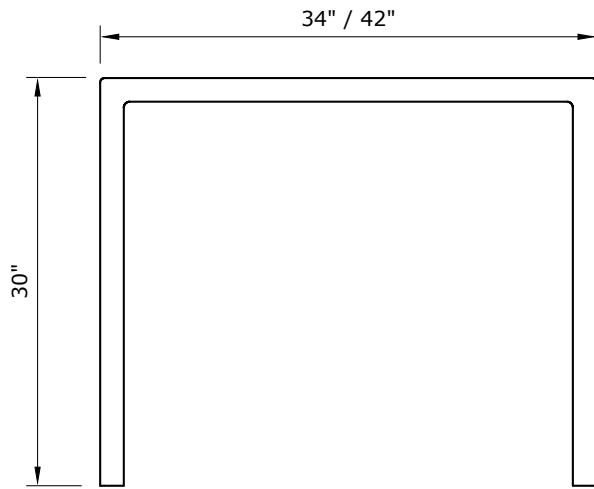

• Left Leg Configuration

• Right Leg Configuration

FUTRUS® SERENITI DESK

ANTI-LIGATURE DESK MADE FROM CORIAN® SOLID SURFACE

designed with

MODEL SERENITI_DESK

Specification Sheet

Division 12 FF&E Sec. 12 33 00

Front Elevation (Full Desk)

Front Elevation (Single Leg Desk)

STANDARD SIZES

Dimensions (Inches)

Code	Width	Depth	Height
SERENITI_DESK_FULL_34	34"	25"	30"
SERENITI_DESK_LEFT_34	34"	25"	30"
SERENITI_DESK_RIGHT_34	34"	25"	30"
SERENITI_DESK_FULL_42	42"	25"	30"
SERENITI_DESK_LEFT_42	42"	25"	30"
SERENITI_DESK_RIGHT_42	42"	25"	30"
CUSTOM			