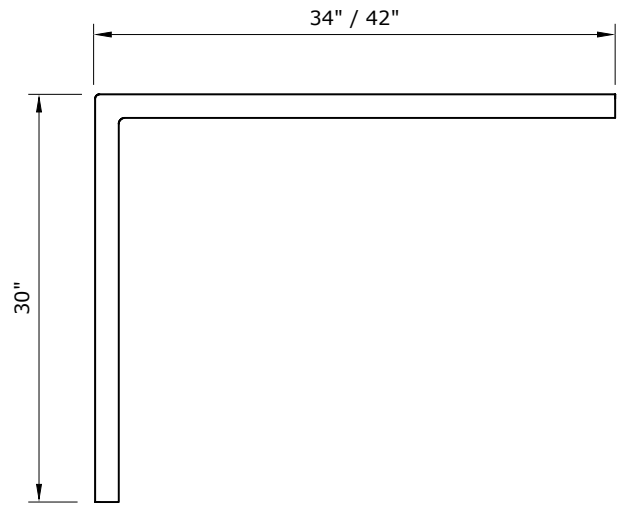

• Left Leg Configuration

• Right Leg Configuration

FUTRUS® SERENITI DESK

ANTI-LIGATURE DESK MADE FROM CORIAN® SOLID SURFACE

designed with

MODEL SERENITI_DESK

Specification Sheet

Division 12 FF&E Sec. 12 33 00

Front Elevation (Full Desk)

Front Elevation (Single Leg Desk)

STANDARD SIZES

Dimensions (Inches)

Code	Width	Depth	Height
SERENITI_DESK_FULL_34	34"	25"	30"
SERENITI_DESK_LEFT_34	34"	25"	30"
SERENITI_DESK_RIGHT_34	34"	25"	30"
SERENITI_DESK_FULL_42	42"	25"	30"
SERENITI_DESK_LEFT_42	42"	25"	30"
SERENITI_DESK_RIGHT_42	42"	25"	30"
CUSTOM			