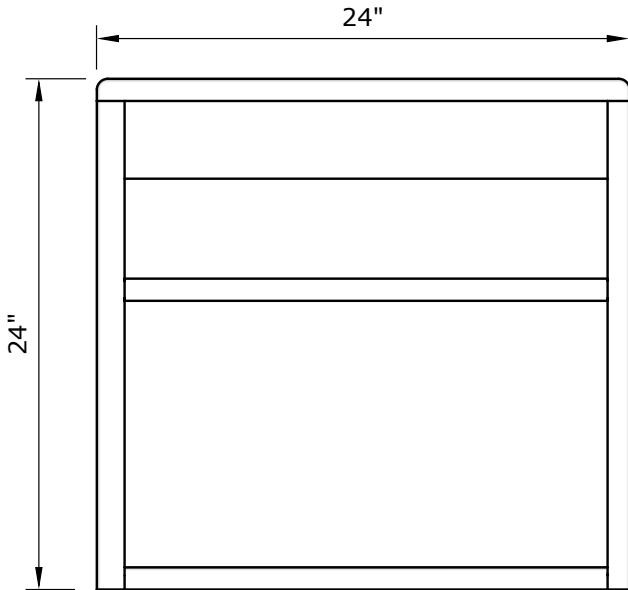

FUTRUS® SERENITI NIGHTSTAND

ANTI-LIGATURE BEDSIDE STORAGE MADE FROM CORIAN®
SOLID SURFACE

designed with

MODEL SERENITI_NIGHT

Specification Sheet

Division 12 FF&E Sec. 12 33 00

Front Elevation

STANDARD SIZES

Dimensions (Inches)

Code	Width	Depth	Height
SERENITI_NIGHT_24	24"	15"	24"
CUSTOM			

TECHNICAL INFORMATION

- All dimensions are nominal
- Futrus® 5-year limited warranty
- Corian® 10-year material warranty

RECOMMENDED SPECIFICATION

The Futrus Sereniti Nightstand, Model SERENITI_NIGHT. Nightstand to be made of Corian® solid surface and utilize Futrus patented construction. Nightstand to be NSF/ANSI Standard 51 certified, Class A1 fire rated and GREENGUARD certified to resist the growth of viruses, bacteria & mold; GREENGUARD Gold low VOC emissions; Contribute to LEED certification credits; Class 1 (Class A) fire rated.

EXAMPLE MODEL SPECIFICATION

SERENITI_NIGHT_24_GW_1_CS

(Model_Width_Corian Color_Shelf Qty_Optional Upgrade)