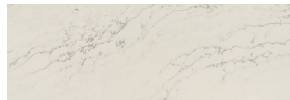

◆ Indicates matte finish.

Corian® Quartz Group 2 Colors Cont...

(Please use Spec Code when specifying material selection)

Dove Grey
Spec Code: DGR

Graphite
Spec Code: GPH

Saddle Brown
Spec Code: SBD

Snow Drift
Spec Code: SND

Storm Grey
Spec Code: SGR

Stratus White
Spec Code: STW

Tahitian Sand
Spec Code: TAS

Venetia Cream
Spec Code: VEN

Corian® Quartz Group 3 Colors

(Please use Spec Code when specifying material selection)

Ashen Grey Leathered
Spec Code: AGL