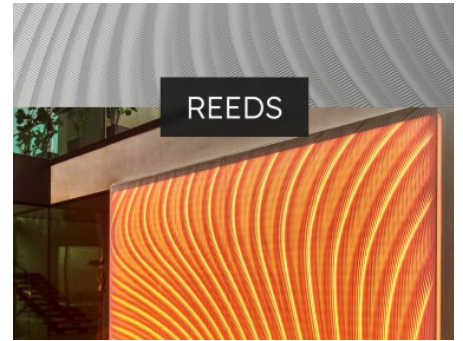

Custom Design Options