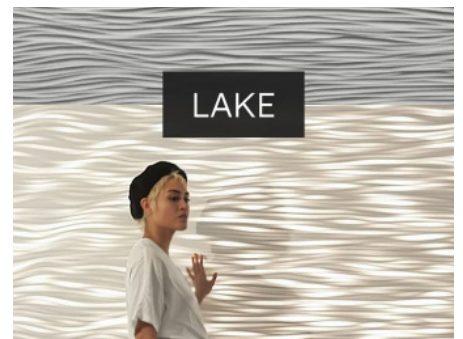

Custom Design Options