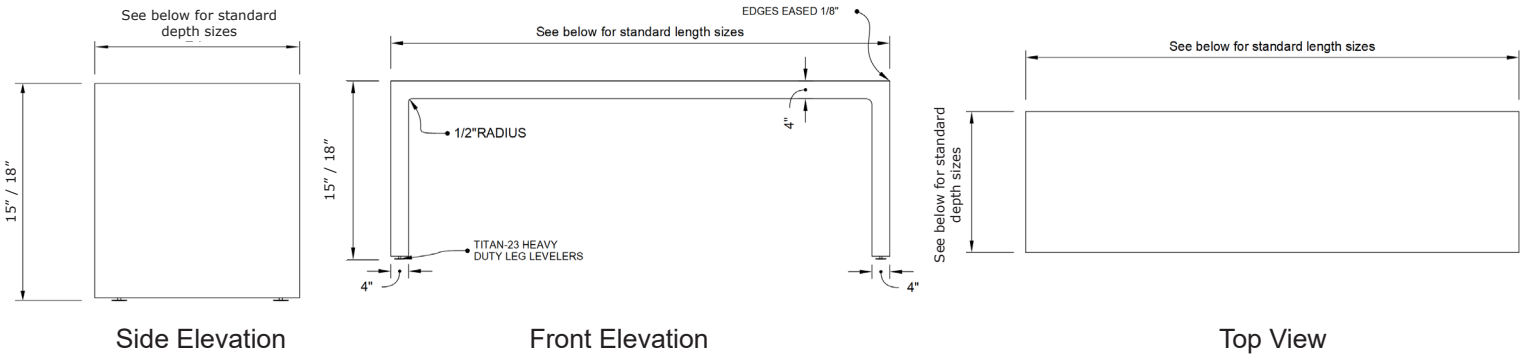

### STANDARD TABLE SIZES

#### Adaptz Table Dimensions (Inches)

Lengths	Depths	Heights
36"	18"	15"
48"	24"	18"
60"		
72"		
84"		
96"		
108"		
120"		

Custom lengths & configurations available\*