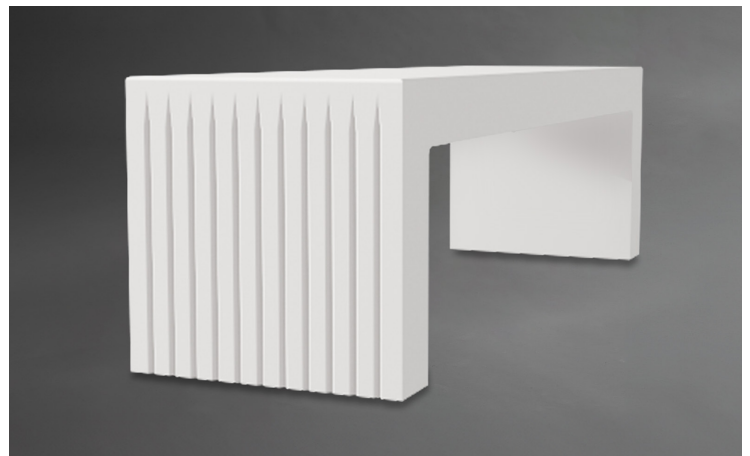

• Futrus Adaptz Bench with Flute Texture Example

For a complete list of design choices please refer to the Futrus x Mario Romano Walls 3-Dimensional Texture & Pattern Options Page.

CERTIFICATIONS

- NSF/ANSI Standard 51 certified
- GREENGUARD certified to resist the growth of viruses, bacteria & mold
- GREENGUARD Gold low VOC emissions
- Contributes to LEED certification credits
- Class 1 (Class A) fire rated