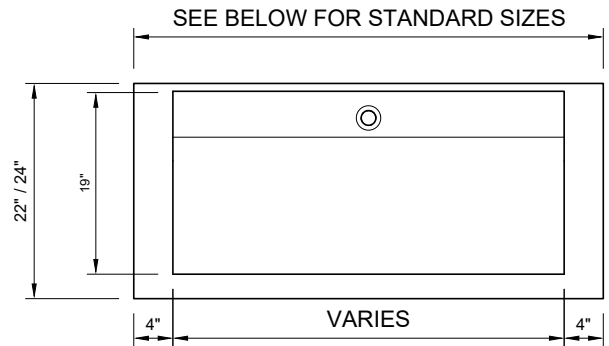

FUTRUS® SKYDEK CORIAN® TROUGH SINK

CORIAN® DECK-FREE, ANTI-SPLASHBACK TROUGH SINK FOR WALL MOUNT OR BEHIND MIRROR FIXTURES

designed with

MODEL FSDTS

Specification Sheet

Division 22 Plumbing Manufacturers

Side Cross Section

Top View

STANDARD SIZES

Trough Sink Dimensions (Inches)

Code	Length	Depth	Apron	Station Qty*
FSDTS_24_24/22_4.5	24"	24"/22"	7"	1
FSDTS_36_24/22_4.5	36"	24"/22"	7"	1
FSDTS_48_24/22_4.5	48"	24"/22"	7"	1
FSDTS_60_24/22_4.5	60"	24"/22"	7"	1
FSDTS_72_24/22_4.5	72"	24"/22"	7"	2
FSDTS_84_24/22_4.5	84"	24"/22"	7"	2
FSDTS_96_24/22_4.5	96"	24"/22"	7"	3
FSDTS_108_24/22_4.5	108"	24"/22"	7"	3
FSDTS_120_24/22_4.5	120"	24"/22"	7"	3
CUSTOM SIZE				