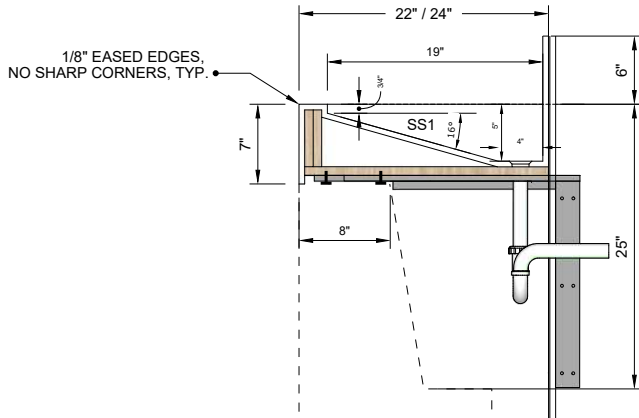

OPTIONAL UPGRADES

Code	Description
FE	Finished Ends*
TCR	Trash cutout round
TCS	Trash cutout square
BB	Baby bowl

Standard is wall-to-wall*

CERTIFICATIONS

- Complies with the requirements in CSA B45.5/IAPMO Z124 standard for plastic plumbing fixtures and the requirements in the HUD Use of Materials Bulletin No. 73a.
- Futrus® Trough Sinks are listed by Home Innovation Research Labs and UL as meeting the requirements of the Uniform Plumbing Code, the International Plumbing Code and are listed by ULC as meeting the requirements of the National Plumbing Code of Canada.
- NSF/ANSI Standard 51 certified
- GREENGUARD certified to resist the growth of viruses, bacteria & mold
- GREENGUARD Gold low VOC emissions
- Contributes to LEED certification credits
- Class 1 (Class A) fire rated

FUTRUS® SKYDEK CORIAN® TROUGH SINK

CORIAN® DECK-FREE, ANTI-SPLASHBACK TROUGH SINK FOR WALL MOUNT OR BEHIND MIRROR FIXTURES

designed with

MODEL FSDTS

Specification Sheet

Division 22 Plumbing Manufacturers

Side Cross Section

Top View

STANDARD SIZES

Trough Sink Dimensions (Inches)

Code	Length	Depth	Apron	Station Qty*
FSDTS_24_24/22_4.5	24"	24"/22"	7"	1
FSDTS_36_24/22_4.5	36"	24"/22"	7"	1
FSDTS_48_24/22_4.5	48"	24"/22"	7"	1
FSDTS_60_24/22_4.5	60"	24"/22"	7"	1
FSDTS_72_24/22_4.5	72"	24"/22"	7"	2
FSDTS_84_24/22_4.5	84"	24"/22"	7"	2
FSDTS_96_24/22_4.5	96"	24"/22"	7"	3
FSDTS_108_24/22_4.5	108"	24"/22"	7"	3
FSDTS_120_24/22_4.5	120"	24"/22"	7"	3
CUSTOM SIZE				