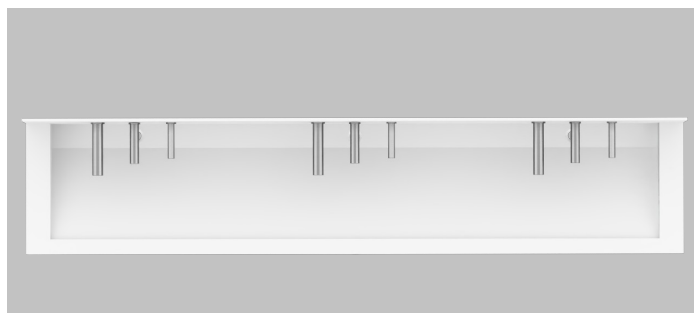

- SkyDEK With Backsplash