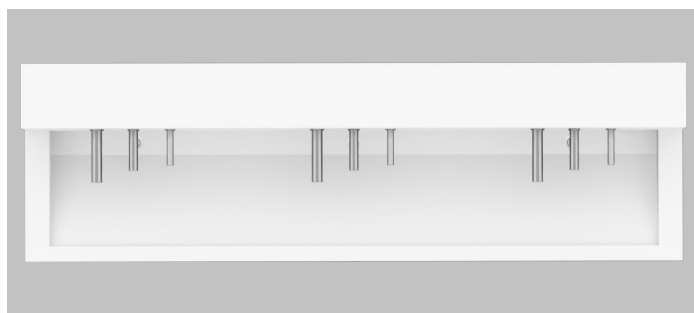

- SkyDEK With Luggage Shelf

STANDARD LAMINATE & THERMOFOIL COLORS

Color*	Code	Description
	LW / TW	Laminate / Thermofoil Walnut
	LM / TW	Laminate / Thermofoil Cherry
	LC / TW	Laminate / Thermofoil Maple

Color tiles are for reference only* See all color options on futrus.com