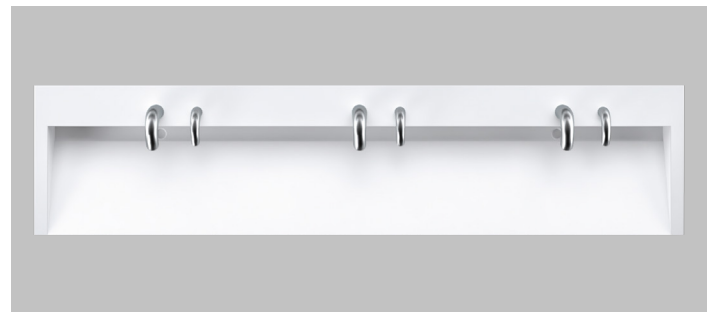

• AquaBLADE Trough Sink Profile

STANDARD LAMINATE & THERMOFOIL COLORS

Color*	Code	Description
	LW / TW	Laminate / Thermofoil Walnut
	LM / TW	Laminate / Thermofoil Cherry
	LC / TW	Laminate / Thermofoil Maple

Color tiles are for reference only* See all color options on futrus.com