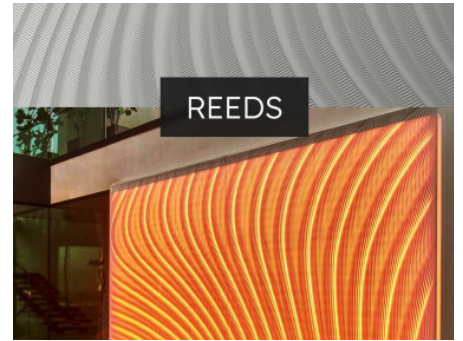

Standard Design Options