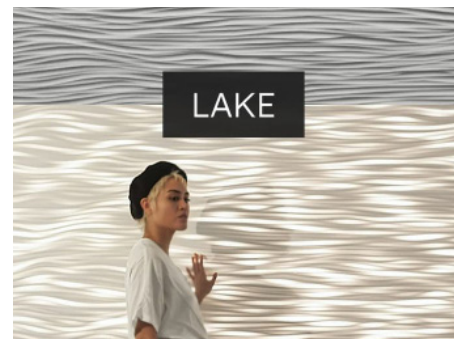

Standard Design Options