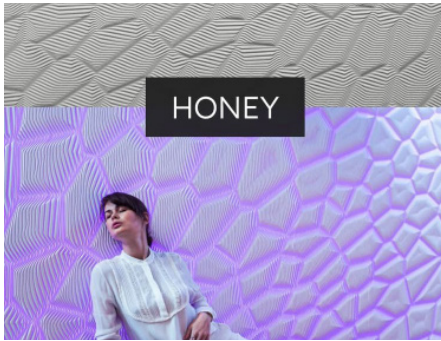

Standard Design Options