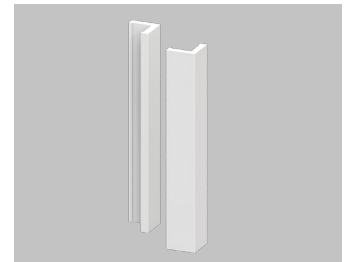

Color tiles are for reference only* See all color options on futrus.com

For complete product specifications visit futrus.com

FUTRUS WALL ACCESSORIES

Combine the Futrus® Halo System with Futrus® Wall Accessories to create added protection, functionality and an attractive, cohesive look.

• Halo Wall Bumpers

• Halo Corner Guards

• Halo Cove Floor Trim

• Halo End Guards

• Halo Bed Bumper

• Halo Hand Rail