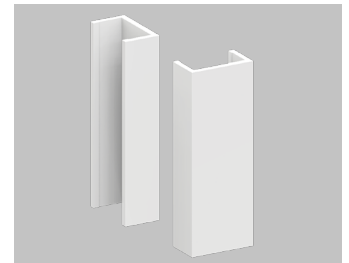

Color tiles are for reference only* See all color options on futrus.com

For complete product specifications visit futrus.com

FUTRUS WALL ACCESSORIES

Combine the Futrus® Halo System with Futrus® Wall Accessories to create added protection, functionality and an attractive, cohesive look.

• Halo Wall Bumpers

• Halo Corner Guards

• Halo Cove Floor Trim

• Halo End Guards

• Halo Bed Bumper

• Halo Hand Rail