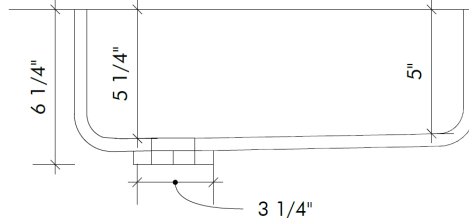

**MODEL F1614**

Specification Sheet

Division 22 Plumbing Manufacturers

Side Cross Section

Front Cross Section

Top View

STANDARD SIZES

**Inside Bowl Dimensions (Inches)**

Code	Width	Length	Depth
F1614	15 1/4"	13 3/4"	5 1/4"

TECHNICAL INFORMATION

- All dimensions are nominal
- Futrus® 1-year limited warranty
- Corian® 10-year material warranty

EXAMPLE MODEL SPECIFICATION

F1614\_00  
 (Model\_Corian Color)