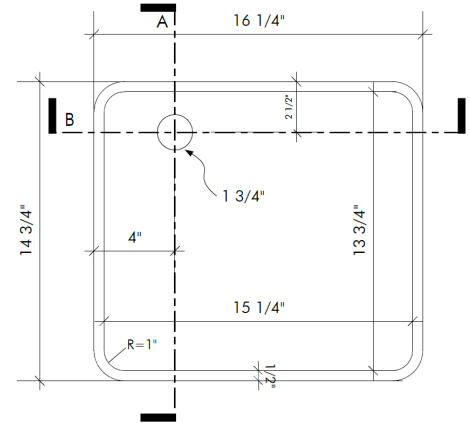

**MODEL F1614**

Specification Sheet

Division 22 Plumbing Manufacturers

Side Cross Section

Front Cross Section

Top View

STANDARD SIZES

**Inside Bowl Dimensions (Inches)**

Code	Width	Length	Depth
F1614	15 1/4"	13 3/4"	5 1/4"

TECHNICAL INFORMATION

- All dimensions are nominal
- Futrus® 1-year limited warranty
- Corian® 10-year material warranty

EXAMPLE MODEL SPECIFICATION

F1614\_00  
 (Model\_Corian Color)