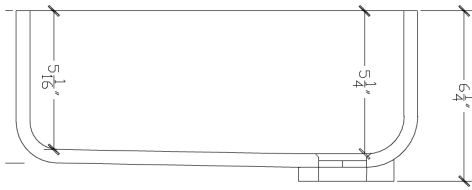

**MODEL F1614**

Specification Sheet

Division 22 Plumbing Manufacturers

Side Cross Section

Front Cross Section

Top View

STANDARD SIZES

**Inside Bowl Dimensions (Inches)**

Code	Width	Length	Depth
F1614	15 1/4"	13 3/4"	5 1/4"

TECHNICAL INFORMATION

- All dimensions are nominal
- Futrus® 1-year limited warranty
- Corian® 10-year material warranty

EXAMPLE MODEL SPECIFICATION

F1614\_00  
 (Model\_Corian Color)