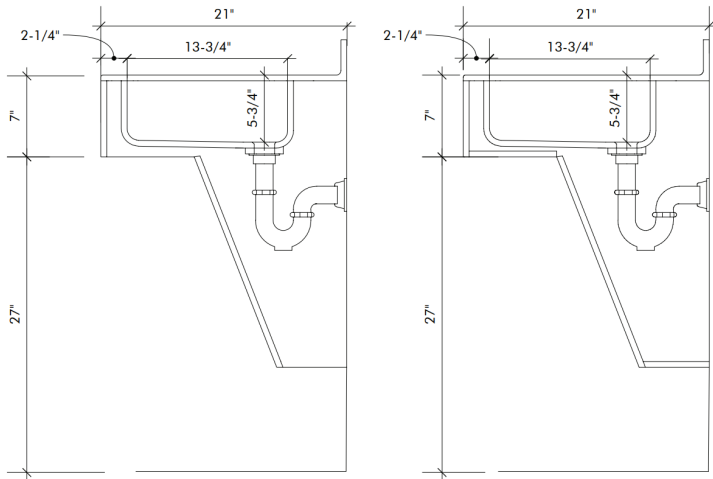

FUTRUS® CUBICA SINK MODULE
SQUARE ADA SINK WITH INTEGRATED PLUMBING
ENCLOSURE MADE WITH 100% ACRYLIC SOLID SURFACE

MODEL FCMOD

Specification Sheet

Division 22 Plumbing Manufacturers

Typical Section

Tamper Resistant/
Fully Enclosed Section