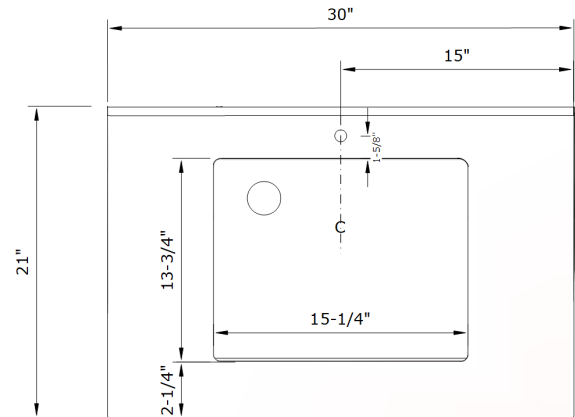

Tamper Resistant/  
Fully Enclosed Section

Top View

**STANDARD SIZES**

**Dimensions (Inches)**

Code	Width	Depth	Apron
FCMOD	30"	21"	7"
CUSTOM			

**TECHNICAL INFORMATION**

- All dimensions are nominal
- Futrus® 1-year limited warranty
- Corian® 10-year material warranty