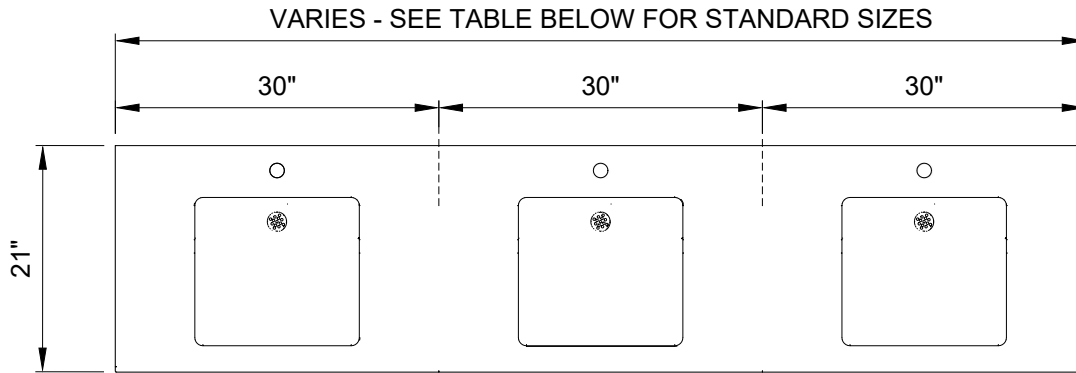

FUTRUS® ANGLE X QUARTZ SINK STATION INTEGRATED ANTI-SPLASHBACK SOLID SURFACE SINK WITH ENGINEERED QUARTZ COUNTER

MODEL FQAXS

Specification Sheet

Division 22 Plumbing Manufacturers

Top View

STANDARD SIZES

Dimensions (Inches)