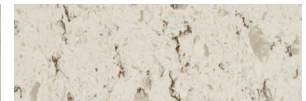

Venetia Cream
Spec Code: VEN

Corian® Quartz Group 2 Colors

(Please use Spec Code when specifying material selection)

Ashen Grey
Spec Code: AGR

Beige Royale
Spec Code: BRO

Coarse Carrara
Spec Code: CCA

Grigione
Spec Code: GRI

**Colors with Leathered finish require additional care and maintenance.

Indigo Swirl
Spec Code: ISW

London Royal
Spec Code: LOR

Marble Mist
Spec Code: MST

Pearl Stone
Spec Code: PST

◆ Indicates matte finish.

Snow Flurry
Spec Code: SFL

Snow White
Spec Code: SWH

COLOR & MATERIAL OPTIONS

Corian® Quartz Group 3 Colors

(Please use Spec Code when specifying material selection)

Colors are for reference only & may vary from actual sample

**Colors with Leathered finish require additional care and maintenance.

			
Ashen Gray Leathered Spec Code: AGL	Bianco Dolomite Spec Code: BDM	Bianco Pur Spec Code: BIP	Black Goldstone Spec Code: BGS
			
Blue Carrara Spec Code: BCA	Calacatta Medallion Spec Code: CAM	Calacatta Novello Spec Code: CAN	Calacatta Villa Spec Code: CAV
			
Carbon Cement ♦ Spec Code: CBC	Coarse Pepper Leathered Spec Code: CPL	Coastal Haze Spec Code: CHZ	Concrete Carrara Spec Code: CON
			
Dove Grey Leathered Spec Code: DGL	Ethereal White Spec Code: ETW	Geo Grigio Spec Code: GEG	Harbor Veil Spec Code: HBV
			
Ironstone ♦ Spec Code: IRS	Neutral Cement ♦ Spec Code: NEC	Night Soapstone ♦ Spec Code: NSS	Oyster Grigio Spec Code: OYG
			
Portoro Spec Code: POR	Slate Geo Spec Code: SLG	Storm Grey Leathered Spec Code: SGL	Stratus White Leathered Spec Code: STL
			
Venetia Cream Leathered Spec Code: VEL			