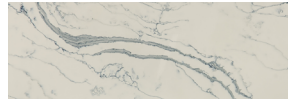

**Colors with Leathered finish require additional care and maintenance.

			
Ashen Gray Leathered Spec Code: AGL	Bianco Dolomite Spec Code: BDM	Bianco Pur Spec Code: BIP	Black Goldstone Spec Code: BGS
			
Blue Carrara Spec Code: BCA	Calacatta Medallion Spec Code: CAM	Calacatta Novello Spec Code: CAN	Calacatta Villa Spec Code: CAV
			
Carbon Cement ♦ Spec Code: CBC	Coarse Pepper Leathered Spec Code: CPL	Coastal Haze Spec Code: CHZ	Concrete Carrara Spec Code: CON
			
Dove Grey Leathered Spec Code: DGL	Ethereal White Spec Code: ETW	Geo Grigio Spec Code: GEG	Harbor Veil Spec Code: HBV
			
Ironstone ♦ Spec Code: IRS	Neutral Cement ♦ Spec Code: NEC	Night Soapstone ♦ Spec Code: NSS	Oyster Grigio Spec Code: OYG
			
Portoro Spec Code: POR	Slate Geo Spec Code: SLG	Storm Grey Leathered Spec Code: SGL	Stratus White Leathered Spec Code: STL
			
Venetia Cream Leathered Spec Code: VEL			

Corian® Quartz Group 4 Colors Cont...

(Please use Spec Code when specifying material selection)

Smoked Quartzite
Spec Code: SQZ

Valente Pearl
Spec Code: VLP

Versillia Grigio
Spec Code: VER

Colors are for reference only & may vary from actual sample

Futrus uses 2cm Quartz as its standard thickness, 3cm can be used upon request with an upcharge

*Corian® Colors that feature veined aesthetics are unique and each piece may vary slightly in pattern and vein intensity which may highlight seams.