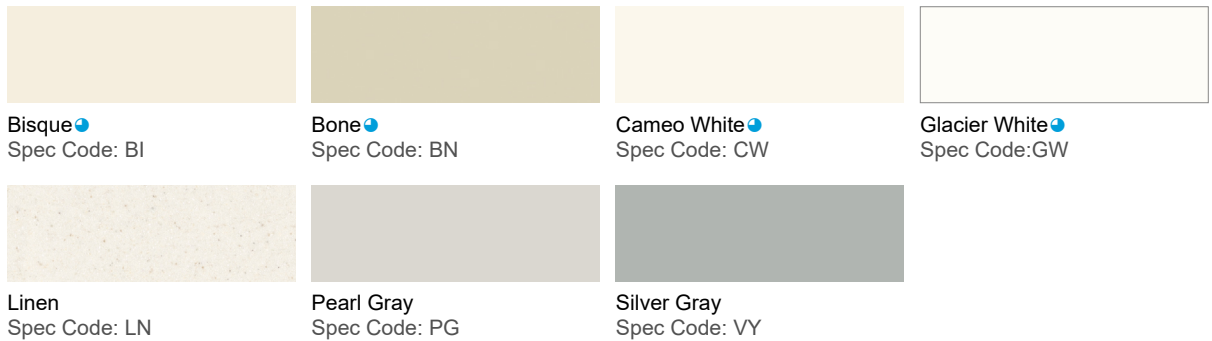

COLOR & MATERIAL OPTIONS

Corian® Group 1 Colors

(Please use Spec Code when specifying material selection)

Custom Corian® colors available with no minimum order

Colors are for reference only & may vary from actual sample

Corian® Group 2 Colors

(Please use Spec Code when specifying material selection)

 Colors available in 1/4" thickness

Colors that feature veined aesthetics are unique and each piece may vary slightly in pattern and vein intensity which may highlight seams.

 Heavily pigmented and veined colors may require additional maintenance.

COLOR & MATERIAL OPTIONS

Corian® Group 3 Colors

(Please use Spec Code when specifying material selection)

Custom Corian® colors available with no minimum order

Colors are for reference only & may vary from actual sample

• Colors available in 1/4" thickness

Colors that feature veined aesthetics are unique and each piece may vary slightly in pattern and vein intensity which may highlight seams.