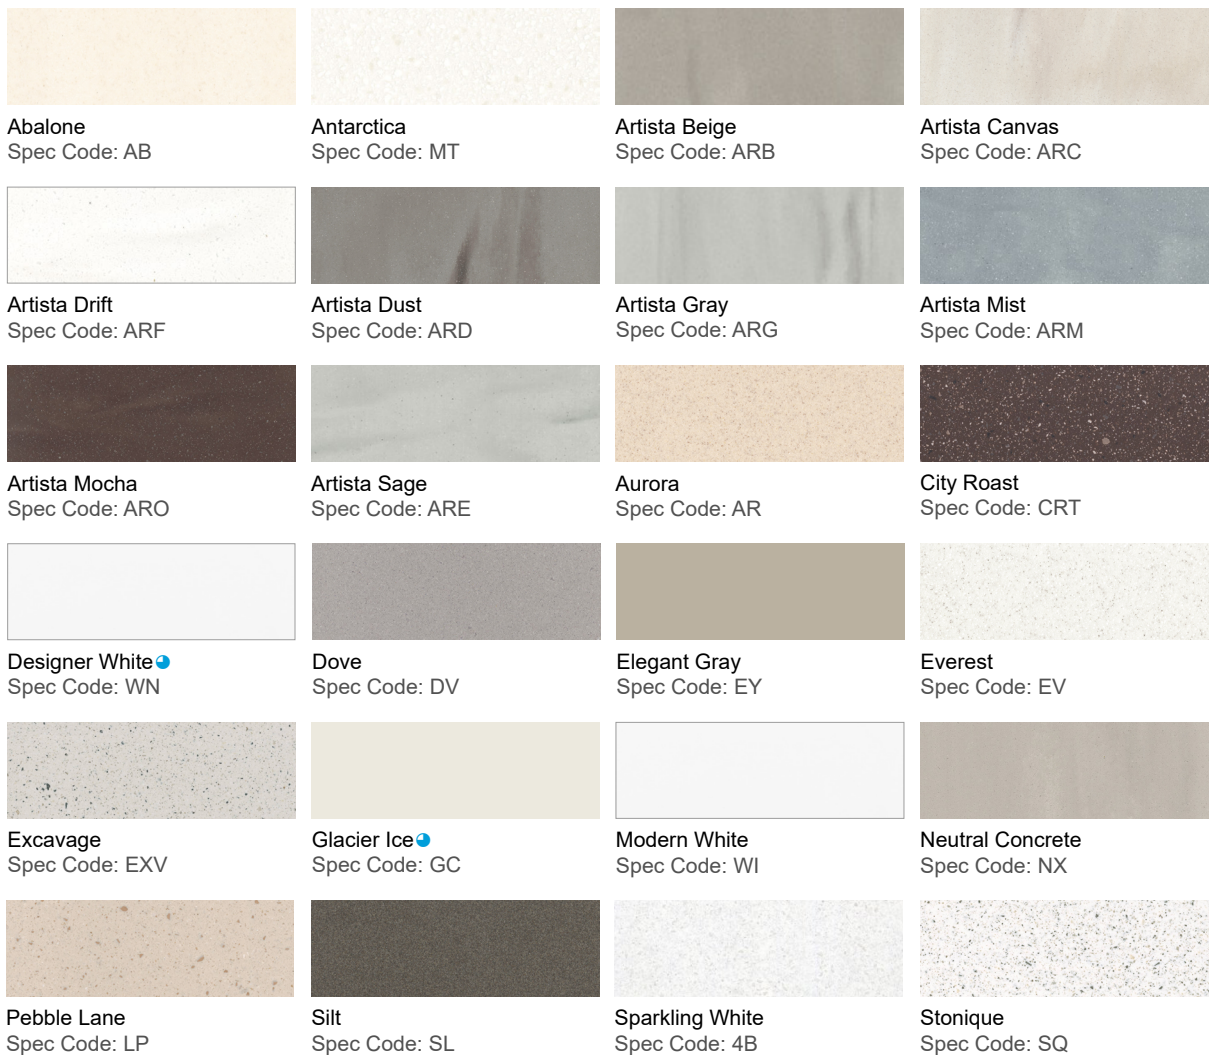

COLOR & MATERIAL OPTIONS

Corian® Group 1 Colors

(Please use Spec Code when specifying material selection)

Custom Corian® colors available with no minimum order

Colors are for reference only & may vary from actual sample

Corian® Group 2 Colors

(Please use Spec Code when specifying material selection)

 Colors available in 1/4" thickness

Colors that feature veined aesthetics are unique and each piece may vary slightly in pattern and vein intensity which may highlight seams.

Colors are for reference only & may vary from actual sample

• Colors available in 1/4" thickness

Colors that feature veined aesthetics are unique and each piece may vary slightly in pattern and vein intensity which may highlight seams.

✂ Heavily pigmented and veined colors may require additional maintenance.

Sorrel
Spec Code: MJ

Stonecrest Smoke
Spec Code: SRS

Travertine Firenze
Spec Code: TVF

Travertine Roma
Spec Code: TVR

Weathered Aggregate
Spec Code: WXA