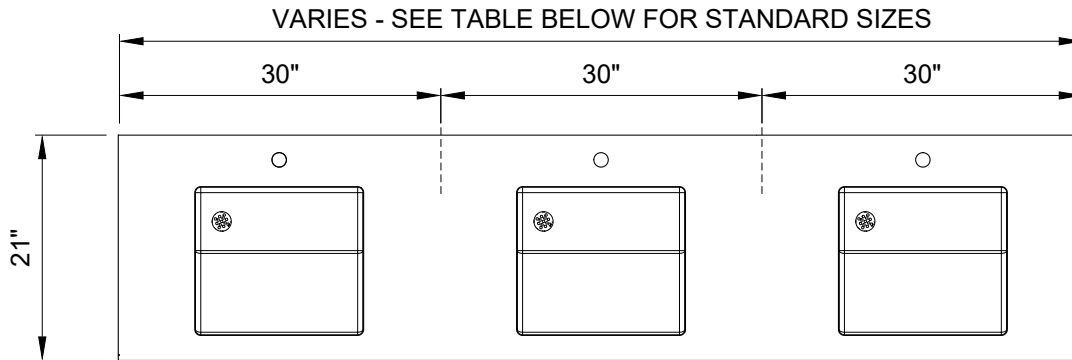

FUTRUS® INOXI QUARTZ SINK STATION INTEGRATED STAINLESS STEEL KARRAN® SINK AND ENGINEERED QUARTZ COUNTER

MODEL FQIS

Specification Sheet

Division 22 Plumbing Manufacturers

Top View

STANDARD SIZES

Dimensions (Inches)

Code	Width (X)	Depth	Apron	Basins
FQIS_30	30"	21"	5-1/2"	1
FQIS_60	60"	21"	5-1/2"	2
FQIS_90	90"	21"	5-1/2"	3
FQIS_120	120"	21"	5-1/2"	4
CUSTOM				

TECHNICAL INFORMATION

- All dimensions are nominal
- Futrus® 1-year limited warranty
- Corian® 10-year material warranty

RECOMMENDED SPECIFICATION- PLUMBING FIXTURES SECTION 22

The Futrus Inoxi Quartz Sink Station, model FQIS. Basin to be 18-gauge stainless steel. Countertop, backsplash and sidesplash fabricated from Corian® Quartz. Standard lavatory height at 34" to conform with ANSI, UFAS and ADA standards. Division 22 Plumbing Fixtures.

EXAMPLE MODEL SPECIFICATION

FQIS_90_E-505_3_SFL_BS

(Model_Length_Basin_Number of Basins_Quartz Color_Optional Extra)

futrus.com
info@futrus.com

1.877.388.FUTRUS1 [388.7871]