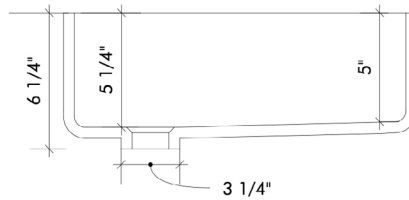

Front Cross Section

Top View

STANDARD SIZES

Inside Bowl Dimensions (Inches)

Code	Width	Length	Depth
F1513	15 1/4"	13 3/4"	5 1/4"

TECHNICAL INFORMATION

- All dimensions are nominal
- Futrus® 1-year limited warranty
- Corian® 10-year limited warranty