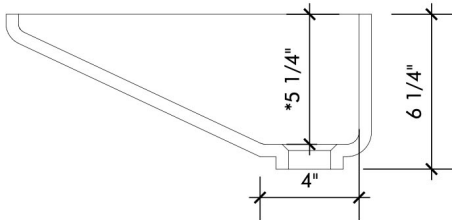

FUTRUS ANGLE X UNDER-MOUNT ADA ANTI-SPLASHBACK SINK

FUTRUS
SOLUTIONS WITH CORIAN® DESIGN

designed with

CORIAN
SOLID SURFACE

MODEL F1513

Specification Sheet

Division 22 Plumbing Manufacturers

Side Cross Section

Front Cross Section

Top View

STANDARD SIZES

Inside Bowl Dimensions (Inches)

Code	Width	Length	Depth
F1513	15 1/4"	13 3/4"	5 1/4"

TECHNICAL INFORMATION

- All dimensions are nominal
- Futrus® 1-year limited warranty
- Corian® 10-year limited warranty