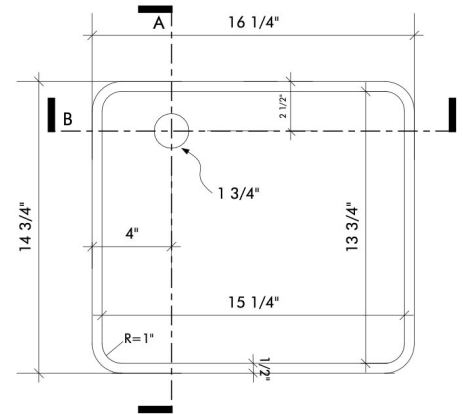

FUTRUS ANGLE X UNDER-MOUNT ADA ANTI-SPLASHBACK SINK

FUTRUS
SOLUTIONS WITH CORIAN® DESIGN

designed with

CORIAN
SOLID SURFACE

MODEL F1513

Specification Sheet

Division 22 Plumbing Manufacturers

Side Cross Section

Front Cross Section

Top View

STANDARD SIZES

Inside Bowl Dimensions (Inches)

Code	Width	Length	Depth
F1513	15 1/4"	13 3/4"	5 1/4"

TECHNICAL INFORMATION

- All dimensions are nominal
- Futrus® 1-year limited warranty
- Corian® 10-year limited warranty