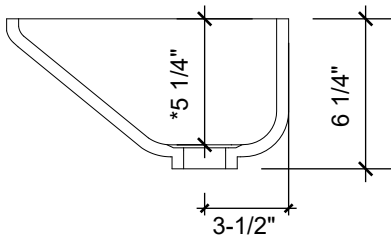

## MODEL F1510 Specification Sheet

CROSS SECTION A

CROSS SECTION B

\*DEPTH DOES NOT INCLUDE COUNTERTOP THICKNESS

### STANDARD SIZES

#### Inside Bowl Dimensions (Inches)

Code	Width	Length	Depth
F1510	15 1/4"	10 1/2"	5 1/4"