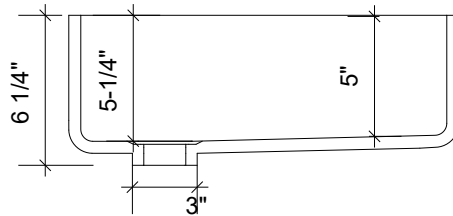

## MODEL F1510 Specification Sheet

CROSS SECTION A

CROSS SECTION B

\*DEPTH DOES NOT INCLUDE COUNTERTOP THICKNESS

#### Inside Bowl Dimensions (Inches)

Code	Width	Length	Depth
F1510	15 1/4"	10 1/2"	5 1/4"