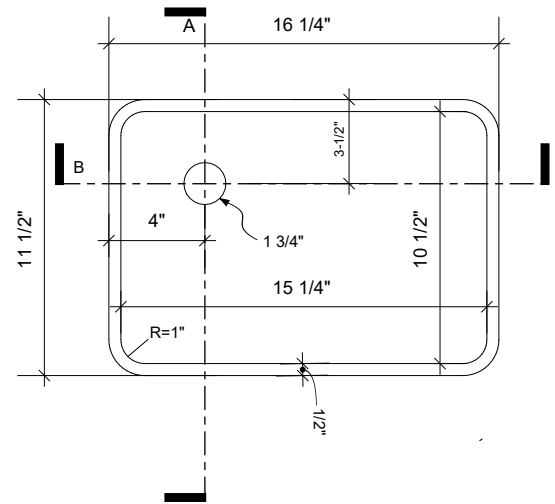

## MODEL F1510 Specification Sheet

CROSS SECTION A

CROSS SECTION B

\*DEPTH DOES NOT INCLUDE COUNTERTOP THICKNESS

### STANDARD SIZES

#### Inside Bowl Dimensions (Inches)

Code	Width	Length	Depth
F1510	15 1/4"	10 1/2"	5 1/4"