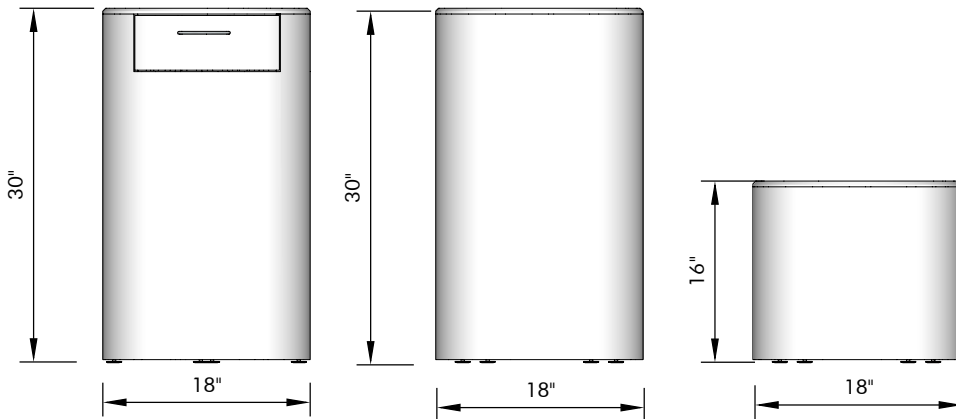

SPECIFICATION SHEET

STANDARD FEATURES

- Corian® Glacier White top with spill groove
- Laminate base in white
- Corian® in a matte finish
- Furniture glides
- 1/2" plinth base in gray

MODEL	DIMENSIONS		
FCLSG_1830	18" W	18" D	30" H
FCLSG_1830_DRAWER	18" W	18" D	30" H
FCLSG_1816	18" W	18" D	16" H