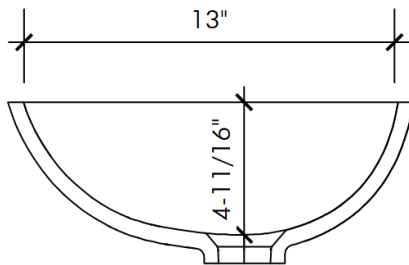

## MODEL F1613OFFSET

Specification Sheet

Division 22 Plumbing Manufacturers

Side Cross Section

Top View

### STANDARD SIZES

#### Inside Bowl Dimensions (Inches)

Code	Width	Length	Depth
F1613	16 1/8"	13 "	5 1/4"