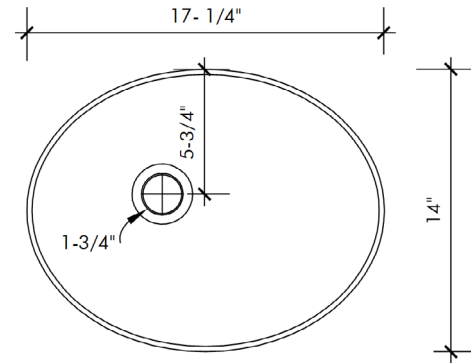

## MODEL F1613OFFSET

Specification Sheet

Division 22 Plumbing Manufacturers

Side Cross Section

Top View

### STANDARD SIZES

#### Inside Bowl Dimensions (Inches)

Code	Width	Length	Depth
F1613	16 1/8"	13 "	5 1/4"